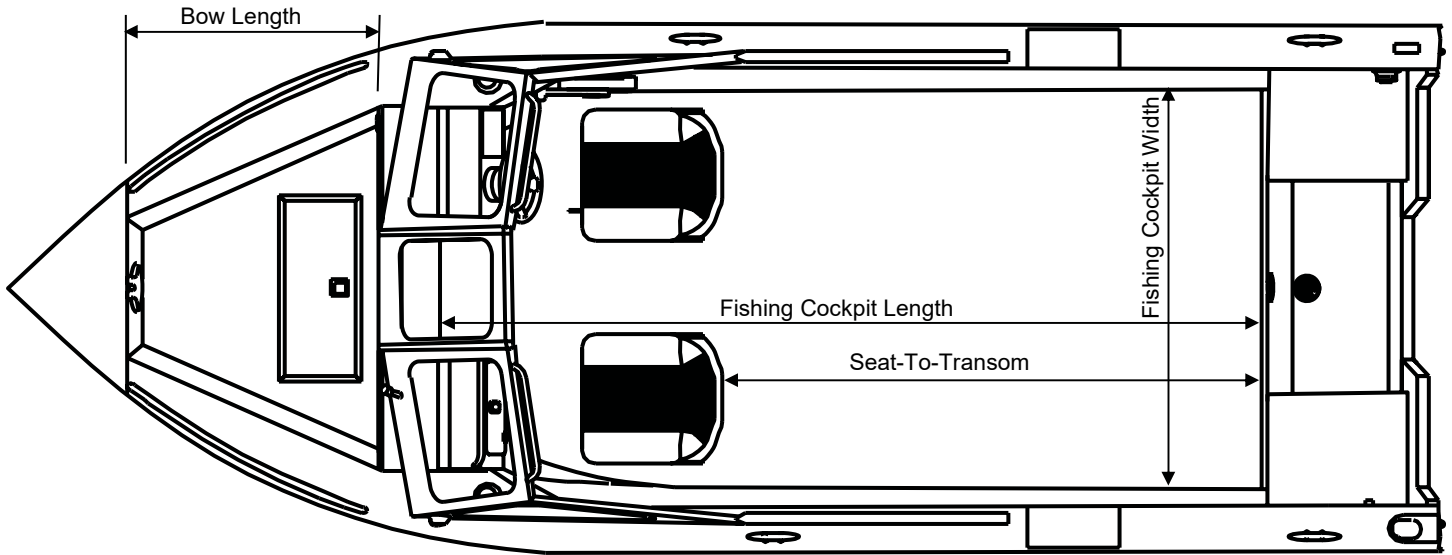

# SPECIFICATIONS SPORTSMAN

**HEWES** *Craft*™

MEASUREMENT	180 SM	200 SM
Length	18' 5"	20' 5"
Total Length	18' 5"	20' 5"
Beam (in)	86	86
Dead Rise: Forward X Amidship X Aft (degrees)	31 X 11 X 10	31 X 11 X 10
Bottom Dimensions: Thickness X Width (in)	0.16 X 66	0.16 X 66
Side Dimensions: Thickness X Height (in)	0.1 X 29	0.1 X 29
Transom Dimensions: Width X Height (in)	85 X 20.5	85 X 20.5
Person Capacity: Quantity X Weight (lbs)*	5 X 825	7 X 1155*
Maximum Fuel Capacity (gal)	35	35
Maximum Horsepower (HP)	115	150
Maximum Capacity (lbs)*	1451	1893*
Boat Dry Weight (lbs)	1200	1300
Fishing Cockpit: Width X Length (in)	70 X 129.5	70 X 150
Seat-To-Transom: Length (in)	90.5	111
Bow Length (in)	39	39
Boat Height on Trailer (Does not include radar, arch, or rod holders) (in)	84.3	85.3
All Up Max Weight (Includes motors, trailer, fuel, and gear) (lbs)	3,101	3,417
Overall Length On Trailer (Fixed tongue with motors tilted up)	24.6	27.5

\* Recommendations only for boats over 20'

NOTE: Measurements are approximations only. Variations will occur due to tolerances in manufacturing