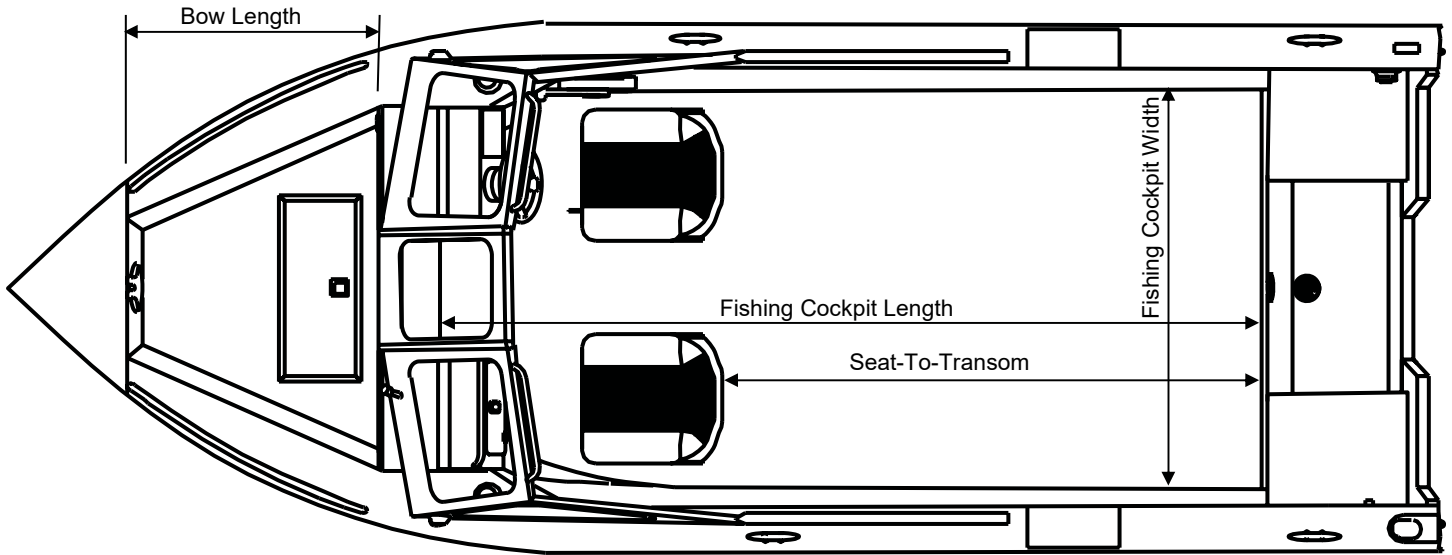

SPECIFICATIONS SPORTSMAN

HEWES *Craft*™

MEASUREMENT	180 SM	200 SM
Length	18' 5"	20' 5"
Total Length	18' 5"	20' 5"
Beam (in)	86	86
Dead Rise: Forward X Amidship X Aft (degrees)	31 X 11 X 10	31 X 11 X 10
Bottom Dimensions: Thickness X Width (in)	0.16 X 66	0.16 X 66
Side Dimensions: Thickness X Height (in)	0.1 X 29	0.1 X 29
Transom Dimensions: Width X Height (in)	85 X 20.5	85 X 20.5
Person Capacity: Quantity X Weight (lbs)*	5 X 825	7 X 1155*
Maximum Fuel Capacity (gal)	35	35
Maximum Horsepower (HP)	115	150
Maximum Capacity (lbs)*	1451	1893*
Boat Dry Weight (lbs)	1200	1300
Fishing Cockpit: Width X Length (in)	70 X 129.5	70 X 150
Seat-To-Transom: Length (in)	90.5	111
Bow Length (in)	39	39
Boat Height on Trailer (Does not include radar, arch, or rod holders) (in)	84.3	85.3
All Up Max Weight (Includes motors, trailer, fuel, and gear) (lbs)	3,101	3,417
Overall Length On Trailer (Fixed tongue with motors tilted up)	24.6	27.5

* Recommendations only for boats over 20'

NOTE: Measurements are approximations only. Variations will occur due to tolerances in manufacturing