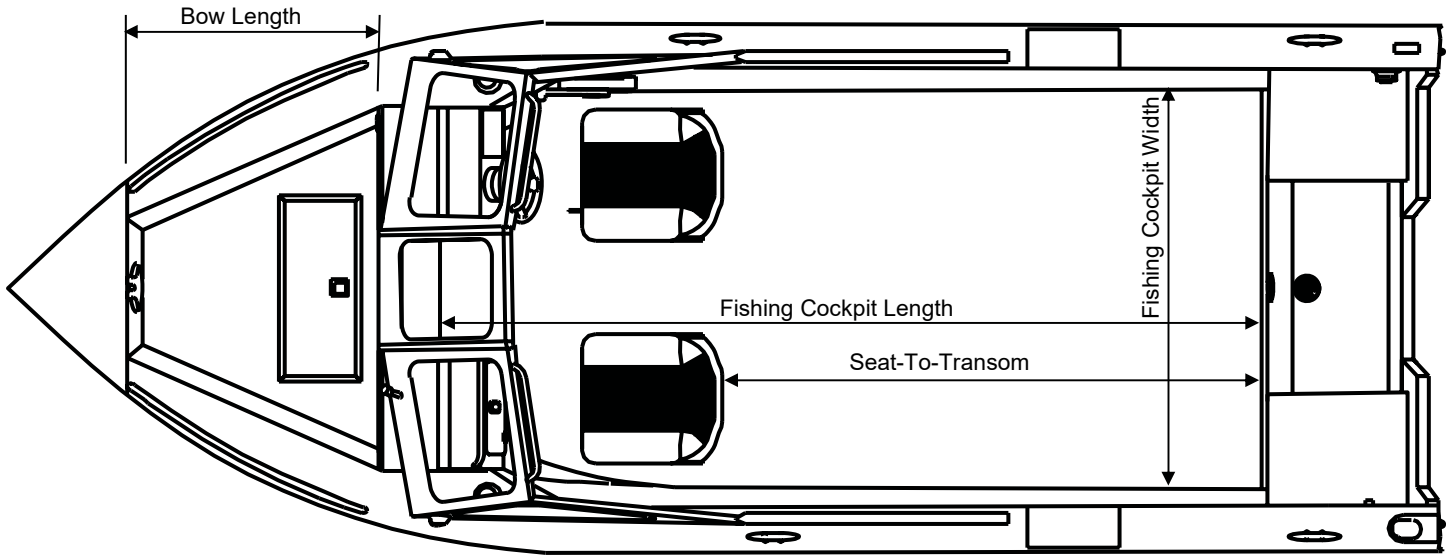

SPECIFICATIONS SPORTSMAN

HEWES *Craft*™

MEASUREMENT	160 SM	180 SM	200 SM
Length	16' 5"	18' 5"	20' 5"
Total Length	16' 5"	18' 5"	20' 5"
Beam (in)	86	86	86
Dead Rise: Forward X Amidship X Aft (degrees)	31 X 11 X 10	31 X 11 X 10	31 X 11 X 10
Bottom Dimensions: Thickness X Width (in)	0.16 X 66	0.16 X 66	0.16 X 66
Side Dimensions: Thickness X Height (in)	0.1 X 29	0.1 X 29	0.1 X 29
Transom Dimensions: Width X Height (in)	85 X 20.5	85 X 20.5	85 X 20.5
Person Capacity: Quantity X Weight (lbs)*	4 X 660	5 X 825	7 X 1155*
Maximum Fuel Capacity (gal)	25	35	35
Maximum Horsepower For Tiller	90	115	150
Maximum Capacity (lbs)*	1241	1451	1893*
Boat Dry Weight (lbs)	1100	1200	1300
Fishing Cockpit: Width X Length (in)	70 X 106	70 X 129.5	70 X 150
Seat-To-Transom: Length (in)	67	90.5	111
Bow Length (in)	39	39	39

* Recommendations only for boats over 20'

NOTE: Measurements are approximations only. Variations will occur due to tolerances in manufacturing