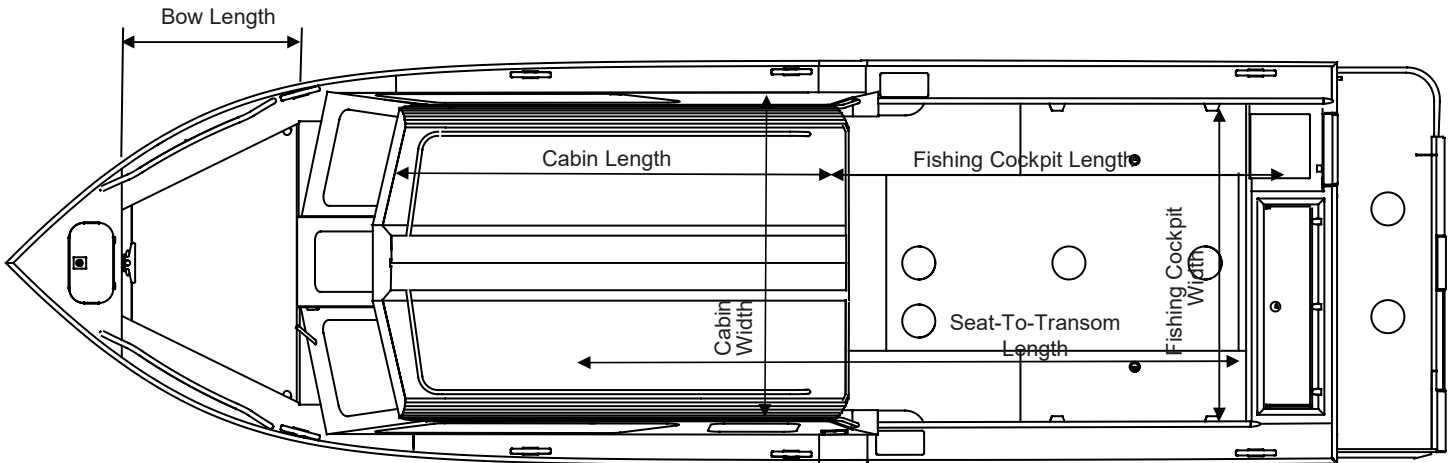

SPECIFICATIONS ALASKAN

HEWES *Craft*™

MEASUREMENT	250 AK ET HT	250 AK ET HT	270 AK ET HT
Hard top type	RLC	MLC	MLC
Length	25' 11"	25' 11"	27' 11"
Total Length	28' 4"	28' 4"	30' 4"
Beam (in)	102	102	102
Dead Rise: Forward X Amidship X Aft (degrees)	45 X 19 X 15	45 X 19 X 15	45 X 18 X 15
Bottom Dimensions: Thickness X Width (in)	0.25 X 96	0.25 X 96	0.25 X 96
Side Dimensions: Thickness X Height (in)	0.16 X 42	0.16 X 42	0.16 X 42
Transom Dimensions: Width X Height (in)	100.5 X 21	100.5 X 21	100.5 X 21
Person Capacity: Quantity X Weight (lbs)*	10 X 1650	10 X 1650	11 X 1815
Maximum Fuel Capacity (gal)	145	145	190
Maximum Horsepower (HP)	450	450	500
Maximum Capacity (lbs)*	5428	5428	6037
Boat Dry Weight (lbs)	4400	4600	5200
Fishing Cockpit: Width X Length (in)	77 X 108	77 X 84	77 X 108
Seat-To-Transom: Length (in)	151	151	175
Bow Length (in)	44	44	44
Cabin: Width X Length (in) X Height (in)	84 X 95 X 79	84 X 119 X 79	84 X 119 X 79
Boat Height on Trailer (Does not include radar, arch, or rod holders) (in)	136	136	133
All Up Max Weight (Includes motors, trailer, fuel, and gear) (lbs)	10,373	10,373	11,841
Overall Length On Trailer (Fixed tongue with motors tilted up)	36.2	36.2	36.9

* Recommendations only for boats over 20'

NOTE: Measurements are approximations only. Variations will occur due to tolerances in manufacturing

Hewes Marine Product Specifications 2021 MY Rev A