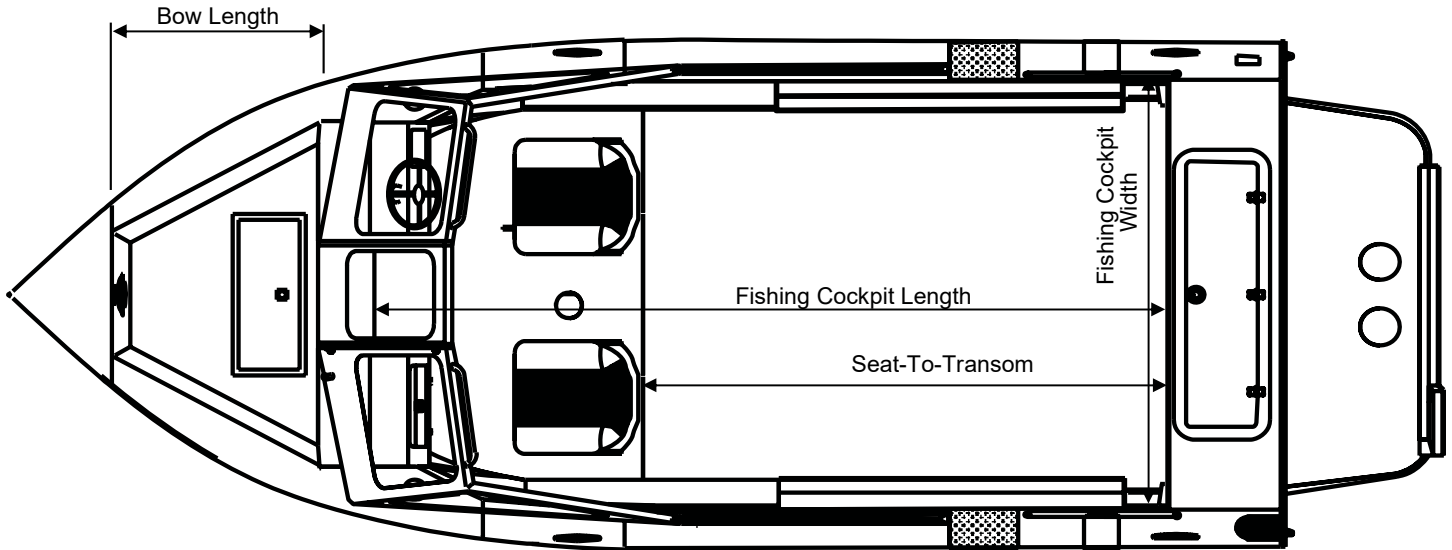

# SPECIFICATIONS Pro V HT

**HEWES** *Craft*™

MEASUREMENT	200 PV HT
Hard top type	SLC
Length	20' 4"
Total Length	20' 4"
Beam (in)	94
Dead Rise: Forward X Amidship X Aft (degrees)	30 X 15 X 14
Bottom Dimensions: Thickness X Width (in)	0.19 X 72
Side Dimensions: Thickness X Height (in)	0.1 X 32
Transom Dimensions: Width X Height (in)	94 X 25.5
Person Capacity: Quantity X Weight (lbs)*	6 X 990
Maximum Fuel Capacity (gal)	48
Maximum Horsepower (HP)	175
Maximum Capacity (lbs)*	1946
Boat Dry Weight (lbs)	1850
Fishing Cockpit: Width X Length (in)	80 X 73
Seat-To-Transom: Length (in)	112
Bow Length (in)	36
Cabin: Width X Length (in) X Height (in)	79.5 X 80 X 70
Boat Height on Trailer (Does not include radar, arch, or rod holders) (in)	107.8
All Up Max Weight (Includes motors, trailer, fuel, and gear) (lbs)	4,410
Overall Length On Trailer (Fixed tongue with motors tilted up)	26.4

## Pro V ET

**HEWES** *Craft*™

MEASUREMENT	180 PV ET	200 PV ET
Length	18' 5"	20' 5"
Total Length	20' 8"	22' 8"
Beam (in)	94	94
Dead Rise: Forward X Amidship X Aft (degrees)	30 X 15 X 14	30 X 15 X 14
Bottom Dimensions: Thickness X Width (in)	0.19 X 72	0.19 X 72
Side Dimensions: Thickness X Height (in)	0.1 X 32	0.1 X 32
Transom Dimensions: Width X Height (in)	94 X 25.5	94 X 25.5
Person Capacity: Quantity X Weight (lbs)*	7 X 1155	8 X 1320
Maximum Fuel Capacity (gal)	48	48
Maximum Horsepower (HP)	175	200
Maximum Capacity (lbs)*	2070	2663
Boat Dry Weight (lbs)	1725	1925
Fishing Cockpit: Width X Length (in)	80 X 138	80 X 162
Seat-To-Transom: Length (in)	98.5	122.5
Bow Length (in)	36	36
Boat Height on Trailer (Does not include radar, arch, or rod holders) (in)	92.6	91.5
All Up Max Weight (Includes motors, trailer, fuel, and gear) (lbs)	4,273	4,627
Overall Length On Trailer (Fixed tongue with motors tilted up)	27.1	30.2