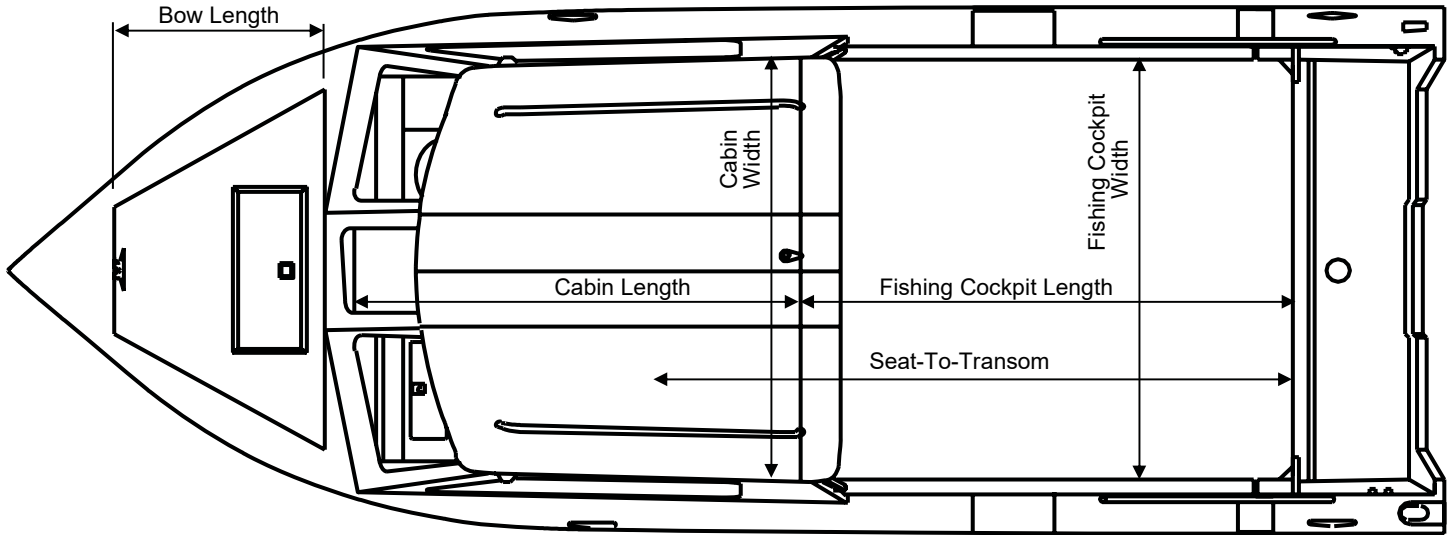

# SPECIFICATIONS Pro V

**HEWES** *Craft*™

MEASUREMENT	200 PV
Length	20' 4"
Total Length	20' 4"
Beam (in)	94
Dead Rise: Forward X Amidship X Aft (degrees)	30 X 15 X 14
Bottom Dimensions: Thickness X Width (in)	0.19 X 72
Side Dimensions: Thickness X Height (in)	0.1 X 32
Transom Dimensions: Width X Height (in)	94 X 25.5
Person Capacity: Quantity X Weight (lbs)*	7 X 1155
Maximum Fuel Capacity (gal)	48
Maximum Horsepower (HP)	175
Maximum Capacity (lbs)*	1963
Boat Dry Weight (lbs)	1700
Fishing Cockpit: Width X Length (in)	80 X 152
Seat-To-Transom: Length (in)	112
Bow Length (in)	36
Boat Height on Trailer (Does not include radar, arch, or rod holders) (in)	92.6
All Up Max Weight (Includes motors, trailer, fuel, and gear) (lbs)	4,245
Overall Length On Trailer (Fixed tongue with motors tilted up)	26.4

# SPECIFICATIONS Pro V HT

**HEWES** *Craft*™

MEASUREMENT	200 PV HT
Hard top type	SLC
Length	20' 4"
Total Length	20' 4"
Beam (in)	94
Dead Rise: Forward X Amidship X Aft (degrees)	30 X 15 X 14
Bottom Dimensions: Thickness X Width (in)	0.19 X 72
Side Dimensions: Thickness X Height (in)	0.1 X 32
Transom Dimensions: Width X Height (in)	94 X 25.5
Person Capacity: Quantity X Weight (lbs)*	6 X 990
Maximum Fuel Capacity (gal)	48
Maximum Horsepower (HP)	175
Maximum Capacity (lbs)*	1946
Boat Dry Weight (lbs)	1850
Fishing Cockpit: Width X Length (in)	80 X 73
Seat-To-Transom: Length (in)	112
Bow Length (in)	36
Cabin: Width X Length (in) X Height (in)	79.5 X 80 X 70
Boat Height on Trailer (Does not include radar, arch, or rod holders) (in)	107.8
All Up Max Weight (Includes motors, trailer, fuel, and gear) (lbs)	4,410
Overall Length On Trailer (Fixed tongue with motors tilted up)	26.4