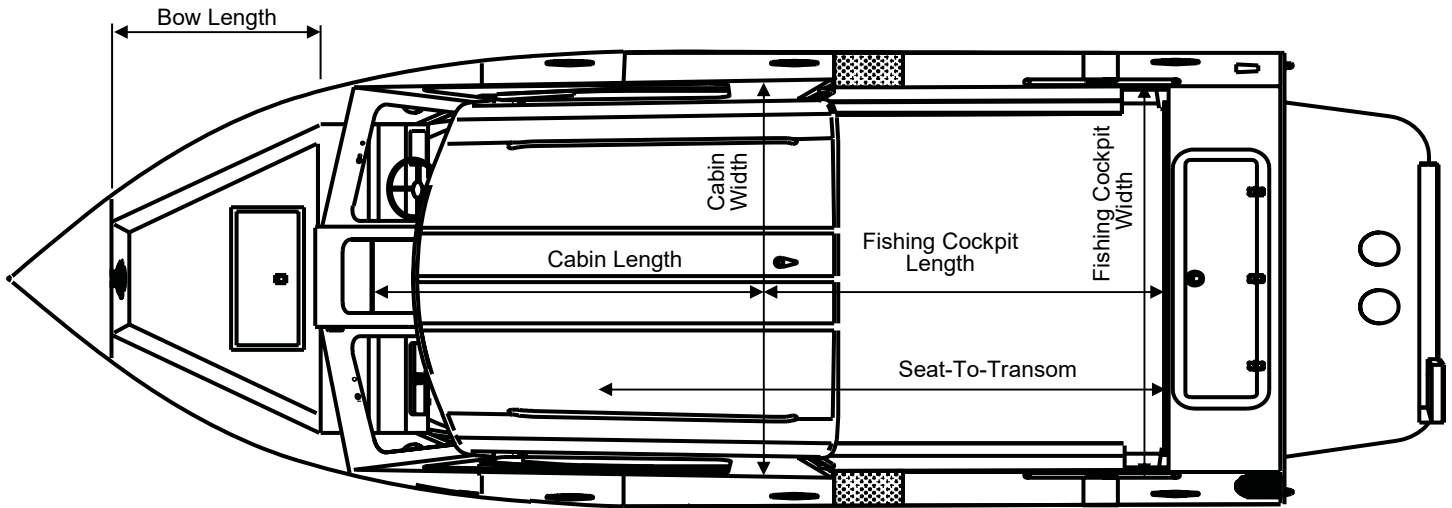

## Pro V ET

**HEWES** *Craft*™

MEASUREMENT	180 PV ET	200 PV ET
Length	18' 5"	20' 5"
Total Length	20' 8"	22' 8"
Beam (in)	94	94
Dead Rise: Forward X Amidship X Aft (degrees)	30 X 15 X 14	30 X 15 X 14
Bottom Dimensions: Thickness X Width (in)	0.19 X 72	0.19 X 72
Side Dimensions: Thickness X Height (in)	0.1 X 32	0.1 X 32
Transom Dimensions: Width X Height (in)	94 X 25.5	94 X 25.5
Person Capacity: Quantity X Weight (lbs)*	7 X 1155	8 X 1320
Maximum Fuel Capacity (gal)	48	48
Maximum Horsepower (HP)	175	200
Maximum Capacity (lbs)*	2070	2663
Boat Dry Weight (lbs)	1725	1925
Fishing Cockpit: Width X Length (in)	80 X 138	80 X 162
Seat-To-Transom: Length (in)	98.5	122.5
Bow Length (in)	36	36
Boat Height on Trailer (Does not include radar, arch, or rod holders) (in)	92.6	91.5
All Up Max Weight (Includes motors, trailer, fuel, and gear) (lbs)	4,273	4,627
Overall Length On Trailer (Fixed tongue with motors tilted up)	27.1	30.2

## Pro V E T H T

**HEWES** *Craft*™

MEASUREMENT	180 PV ET HT	200 PV ET HT
Hard top type	SLC	SLC
Length	18' 5"	20' 5"
Total Length	20' 8"	22' 8"
Beam (in)	94	94
Dead Rise: Forward X Amidship X Aft (degrees)	30 X 15 X 14	30 X 15 X 14
Bottom Dimensions: Thickness X Width (in)	0.19 X 72	0.19 X 72
Side Dimensions: Thickness X Height (in)	0.1 X 32	0.1 X 32
Transom Dimensions: Width X Height (in)	94 X 25.5	94 X 25.5
Person Capacity: Quantity X Weight (lbs)*	6 X 990	7 X 1155
Maximum Fuel Capacity (gal)	48	48
Maximum Horsepower (HP)	175	200
Maximum Capacity (lbs)*	2040	2633
Boat Dry Weight (lbs)	1875	2075
Fishing Cockpit: Width X Length (in)	80 X 59	80 X 83
Seat-To-Transom: Length (in)	98.5	122.5
Bow Length (in)	36	36
Cabin: Width X Length (in) X Height (in)	79.5 X 80 X 70	79.5 X 80 X 70
Boat Height on Trailer (Does not include radar, arch, or rod holders) (in)	108	109
All Up Max Weight (Includes motors, trailer, fuel, and gear) (lbs)	4,438	4,792
Overall Length On Trailer (Fixed tongue with motors tilted up)	27.1	30.2