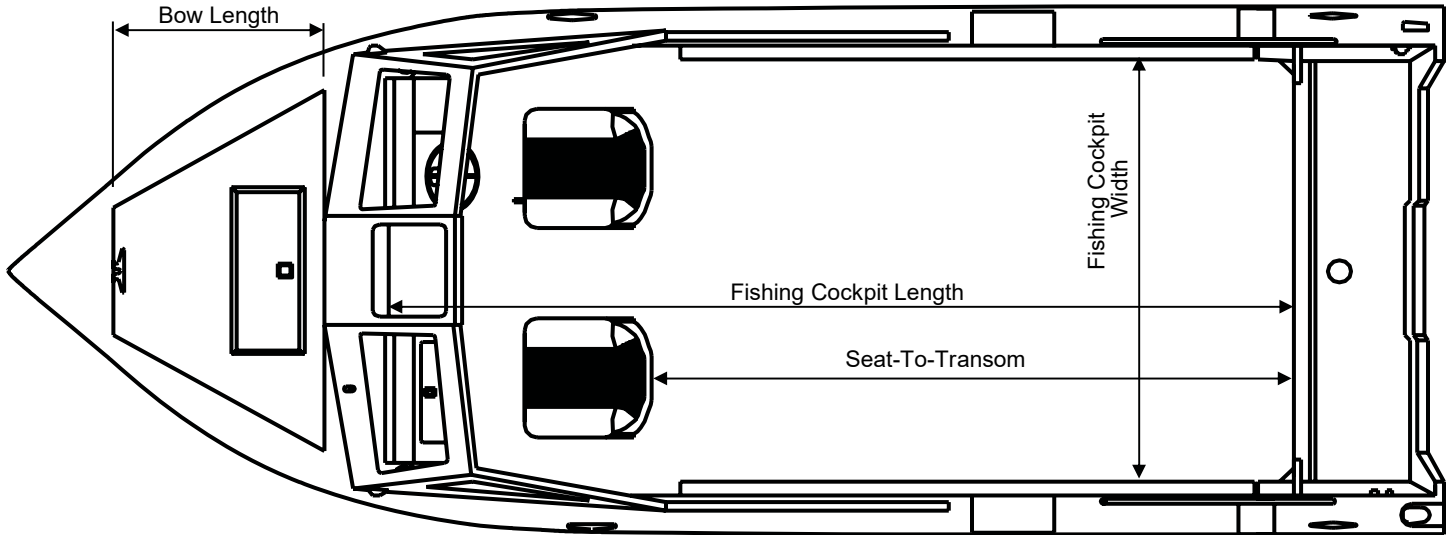

# SPECIFICATIONS Pro V

**HEWES** *Craft*™

MEASUREMENT	200 PV
Length	20' 4"
Total Length	20' 4"
Beam (in)	94
Dead Rise: Forward X Amidship X Aft (degrees)	30 X 15 X 14
Bottom Dimensions: Thickness X Width (in)	0.19 X 72
Side Dimensions: Thickness X Height (in)	0.1 X 32
Transom Dimensions: Width X Height (in)	94 X 25.5
Person Capacity: Quantity X Weight (lbs)*	7 X 1155
Maximum Fuel Capacity (gal)	48
Maximum Horsepower (HP)	175
Maximum Capacity (lbs)*	1963
Boat Dry Weight (lbs)	1700
Fishing Cockpit: Width X Length (in)	80 X 152
Seat-To-Transom: Length (in)	112
Bow Length (in)	36
Boat Height on Trailer (Does not include radar, arch, or rod holders) (in)	92.6
All Up Max Weight (Includes motors, trailer, fuel, and gear) (lbs)	4,245
Overall Length On Trailer (Fixed tongue with motors tilted up)	26.4

# SPECIFICATIONS Pro V HT

**HEWES** *Craft*™

MEASUREMENT	200 PV HT
Hard top type	SLC
Length	20' 4"
Total Length	20' 4"
Beam (in)	94
Dead Rise: Forward X Amidship X Aft (degrees)	30 X 15 X 14
Bottom Dimensions: Thickness X Width (in)	0.19 X 72
Side Dimensions: Thickness X Height (in)	0.1 X 32
Transom Dimensions: Width X Height (in)	94 X 25.5
Person Capacity: Quantity X Weight (lbs)*	6 X 990
Maximum Fuel Capacity (gal)	48
Maximum Horsepower (HP)	175
Maximum Capacity (lbs)*	1946
Boat Dry Weight (lbs)	1850
Fishing Cockpit: Width X Length (in)	80 X 73
Seat-To-Transom: Length (in)	112
Bow Length (in)	36
Cabin: Width X Length (in) X Height (in)	79.5 X 80 X 70
Boat Height on Trailer (Does not include radar, arch, or rod holders) (in)	107.8
All Up Max Weight (Includes motors, trailer, fuel, and gear) (lbs)	4,410
Overall Length On Trailer (Fixed tongue with motors tilted up)	26.4