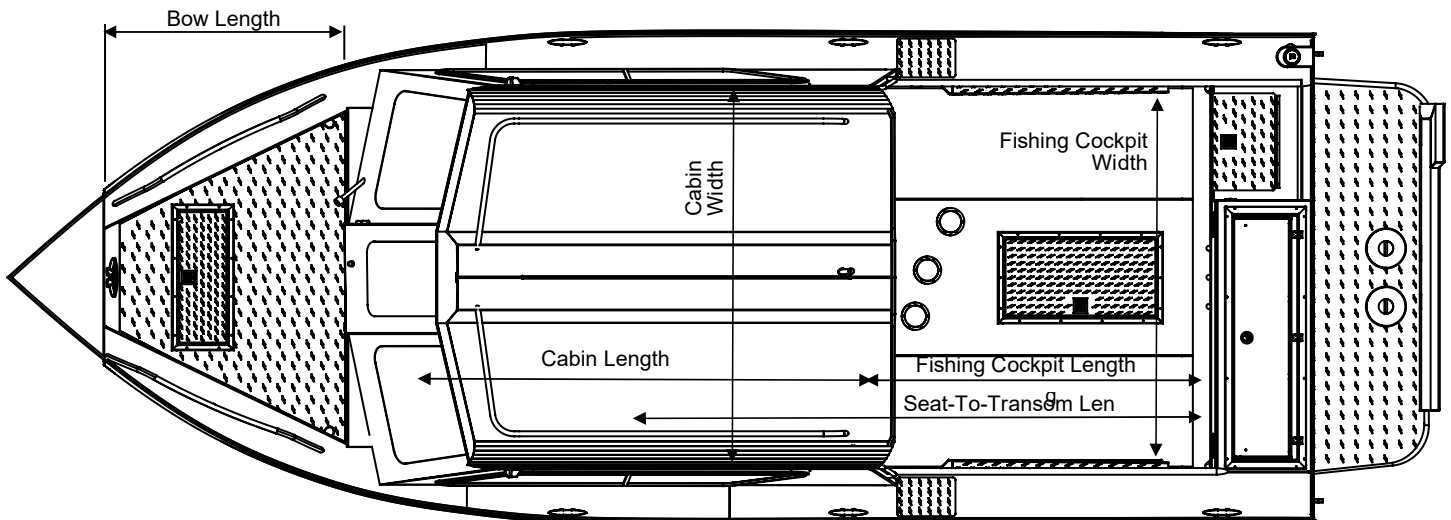

# SPECIFICATIONS OCEAN PRO ET HT

**HEWES** *Craft*™

MEASUREMENT	220 OP ET HT	240 OP ET HT
Hard top type	RLC	RLC
Length	22' 5"	24' 5"
Total Length	24' 8"	26' 8"
Beam (in)	102	102
Dead Rise: Forward X Amidship X Aft (degrees)	35 X 21.5 X 14	35 X 20.5 X 13
Bottom Dimensions: Thickness X Width (in)	0.19 X 84	0.19 X 84
Side Dimensions: Thickness X Height (in)	0.125 X 35	0.125 X 35
Transom Dimensions: Width X Height (in)	99.5 X 25.5	99.5 X 25.5
Person Capacity: Quantity X Weight (lbs)*	8 X 1320	9 X 1485
Maximum Fuel Capacity (gal)	100	100
Maximum Horsepower (HP)	300	350
Maximum Capacity (lbs)*	3224	3619
Boat Dry Weight (lbs)	3300	3600
Fishing Cockpit: Width X Length (in)	80 X 74	80 X 98
Seat-To-Transom: Length (in)	129	153
Bow Length (in)	50	50
Cabin: Width X Length (in) X Height (in)	84 X 95 X 74	84 X 95 X 74
Boat Height on Trailer (Does not include radar, arch, or rod holders) (in)	114	118
All Up Max Weight (Includes motors, trailer, fuel, and gear) (lbs)	6,987	8,585
Overall Length On Trailer (Fixed tongue with motors tilted up)	31.7	35.4

\* Recommendations only for boats over 20'

NOTE: Measurements are approximations only. Variations will occur due to tolerances in manufacturing