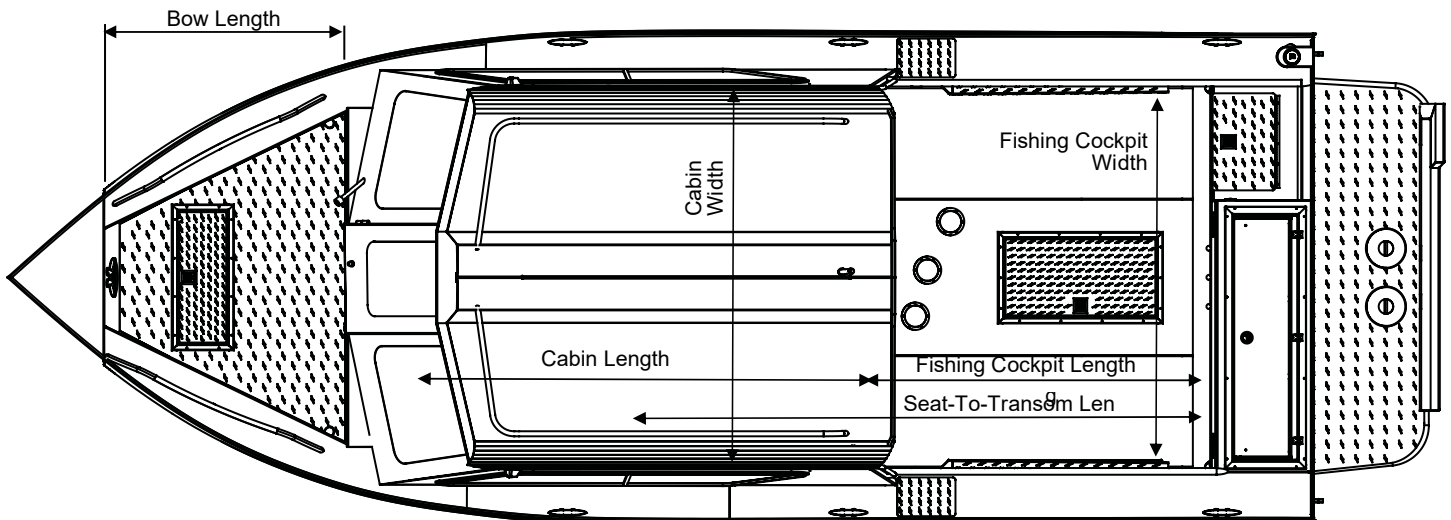

SPECIFICATIONS OCEAN PRO ET HT

HEWES *Craft*™

MEASUREMENT	220 OP ET HT	240 OP ET HT
Hard top type	RLC	RLC
Length	22' 5"	24' 5"
Total Length	24' 8"	26' 8"
Beam (in)	102	102
Dead Rise: Forward X Amidship X Aft (degrees)	35 X 21.5 X 14	35 X 20.5 X 13
Bottom Dimensions: Thickness X Width (in)	0.19 X 84	0.19 X 84
Side Dimensions: Thickness X Height (in)	0.125 X 35	0.125 X 35
Transom Dimensions: Width X Height (in)	99.5 X 25.5	99.5 X 25.5
Person Capacity: Quantity X Weight (lbs)*	8 X 1320	9 X 1485
Maximum Fuel Capacity (gal)	100	100
Maximum Horsepower (HP)	300	350
Maximum Capacity (lbs)*	3224	3619
Boat Dry Weight (lbs)	3300	3600
Fishing Cockpit: Width X Length (in)	80 X 74	80 X 98
Seat-To-Transom: Length (in)	129	153
Bow Length (in)	50	50
Cabin: Width X Length (in) X Height (in)	84 X 95 X 74	84 X 95 X 74
Boat Height on Trailer (Does not include radar, arch, or rod holders) (in)	114	118
All Up Max Weight (Includes motors, trailer, fuel, and gear) (lbs)	6,987	8,585
Overall Length On Trailer (Fixed tongue with motors tilted up)	31.7	35.4

* Recommendations only for boats over 20'

NOTE: Measurements are approximations only. Variations will occur due to tolerances in manufacturing

Hewes Marine Product Specifications 2021 MY Rev A