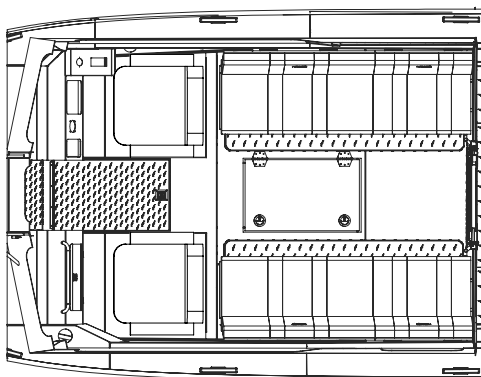

ALASKA SERIES REGULAR LENGTH CABIN (RLC) CONFIGURATIONS - 250 ONLY

CONFIG. #1
RLC,
Baseline

CONFIG. #2
RLC,
Sleepers

CONFIG. #7
RLC
W/Head, 42" bench

CONFIG. #8
Truck seats, Dinette, 42" bench

ALASKA SERIES MEDIUM LENGTH CABIN (MLC) CONFIGURATIONS

CONFIG. #3
MLC, Galley, Head, Sleepers

CONFIG. #4
MLC, Head, Sleeper Bench

CONFIG. #6
MLC, Baseline

CONFIG. #9
MLC, Galley, Head, Truck Dinette

CONFIG. #10
MLC, Sleeper Benches

CONFIG. #11
MLC, Head, Sleeper Seats