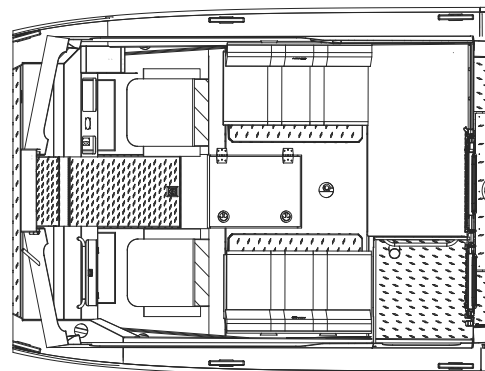

ALASKA SERIES REGULAR LENGTH CABIN (RLC) CONFIGURATIONS - 250 ONLY

CONFIG. #1
RLC,
Baseline

CONFIG. #2
RLC,
Sleepers

CONFIG. #7
RLC
W/Head, 42" bench

CONFIG. #8
Truck seats, Dinette, 42" bench

ALASKA SERIES MEDIUM LENGTH CABIN (MLC) CONFIGURATIONS

CONFIG. #3
MLC, Galley, Head, Sleepers

CONFIG. #4
MLC, Head, Sleeper Bench

CONFIG. #6
MLC, Baseline

CONFIG. #9
MLC, Galley, Head, Truck Dinette

CONFIG. #10
MLC, Sleeper Benches

CONFIG. #11
MLC, Head, Sleeper Seats