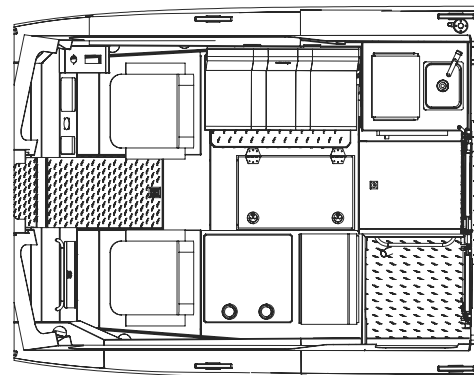

ALASKA SERIES REGULAR LENGTH CABIN (RLC) CONFIGURATIONS - 250 ONLY

CONFIG. #1
RLC,
Baseline

CONFIG. #2
RLC,
Sleepers

CONFIG. #7
RLC
W/Head, 42" bench

CONFIG. #8
Truck seats, Dinette, 42" bench

ALASKA SERIES MEDIUM LENGTH CABIN (MLC) CONFIGURATIONS

CONFIG. #3
MLC, Galley, Head, Sleepers

CONFIG. #4
MLC, Head, Sleeper Bench

CONFIG. #6
MLC, Baseline

CONFIG. #9
MLC, Galley, Head, Truck Dinette

CONFIG. #10
MLC, Sleeper Benches

CONFIG. #11
MLC, Head, Sleeper Seats