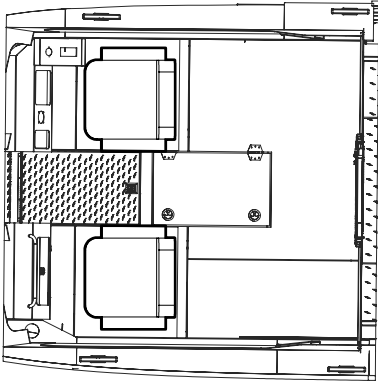

ALASKA SERIES REGULAR LENGTH CABIN (RLC) CONFIGURATIONS - 250 ONLY

CONFIG. #1
RLC,
Baseline

CONFIG. #2
RLC,
Sleepers

CONFIG. #7
RLC
W/Head, 42" bench

CONFIG. #8
Truck seats, Dinette, 42" bench

ALASKA SERIES MEDIUM LENGTH CABIN (MLC) CONFIGURATIONS

CONFIG. #3
MLC, Galley, Head, Sleepers

CONFIG. #4
MLC, Head, Sleeper Bench

CONFIG. #6
MLC, Baseline

CONFIG. #9
MLC, Galley, Head, Truck Dinette

CONFIG. #10
MLC, Sleeper Benches

CONFIG. #11
MLC, Head, Sleeper Seats