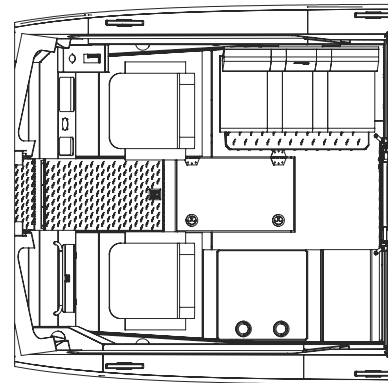

ALASKA SERIES REGULAR LENGTH CABIN (RLC) CONFIGURATIONS - 250 ONLY

CONFIG. #1
RLC,
Baseline

CONFIG. #2
RLC,
Sleepers

CONFIG. #7
RLC
W/Head, 42" bench

CONFIG. #8
Truck seats, Dinette, 42" bench

ALASKA SERIES MEDIUM LENGTH CABIN (MLC) CONFIGURATIONS

CONFIG. #3
MLC, Galley, Head, Sleepers

CONFIG. #4
MLC, Head, Sleeper Bench

CONFIG. #6
MLC, Baseline

CONFIG. #9
MLC, Galley, Head, Truck Dinette

CONFIG. #10
MLC, Sleeper Benches

CONFIG. #11
MLC, Head, Sleeper Seats