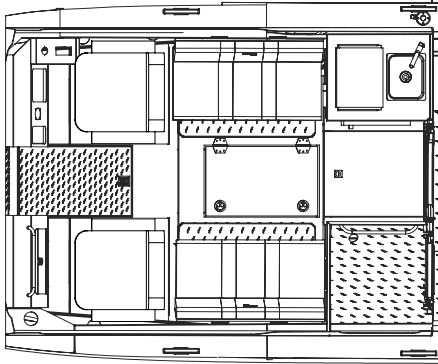

ALASKA SERIES REGULAR LENGTH CABIN (RLC) CONFIGURATIONS - 250 ONLY

CONFIG. #1
RLC,
Baseline

CONFIG. #2
RLC,
Sleepers

CONFIG. #7
RLC
W/Head, 42" bench

CONFIG. #8
Truck seats, Dinette, 42" bench

ALASKA SERIES MEDIUM LENGTH CABIN (MLC) CONFIGURATIONS

CONFIG. #3
MLC, Galley, Head, Sleepers

CONFIG. #4
MLC, Head, Sleeper Bench

CONFIG. #6
MLC, Baseline

CONFIG. #9
MLC, Galley, Head, Truck Dinette

CONFIG. #10
MLC, Sleeper Benches

CONFIG. #11
MLC, Head, Sleeper Seats