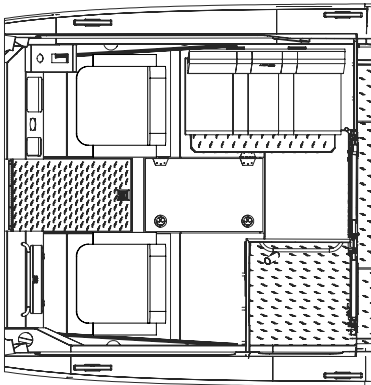

ALASKA SERIES REGULAR LENGTH CABIN (RLC) CONFIGURATIONS - 250 ONLY

CONFIG. #1
RLC,
Baseline

CONFIG. #2
RLC,
Sleepers

CONFIG. #7
RLC
W/Head, 42" bench

CONFIG. #8
Truck seats, Dinette, 42" bench

ALASKA SERIES MEDIUM LENGTH CABIN (MLC) CONFIGURATIONS

CONFIG. #3
MLC, Galley, Head, Sleepers

CONFIG. #4
MLC, Head, Sleeper Bench

CONFIG. #6
MLC, Baseline

CONFIG. #9
MLC, Galley, Head, Truck Dinette

CONFIG. #10
MLC, Sleeper Benches

CONFIG. #11
MLC, Head, Sleeper Seats