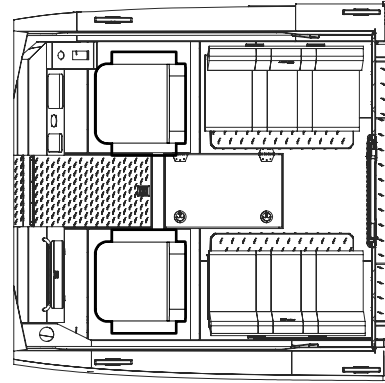

ALASKA SERIES REGULAR LENGTH CABIN (RLC) CONFIGURATIONS - 250 ONLY

CONFIG. #1
RLC,
Baseline

CONFIG. #2
RLC,
Sleepers

CONFIG. #7
RLC
W/Head, 42" bench

CONFIG. #8
Truck seats, Dinette, 42" bench

ALASKA SERIES MEDIUM LENGTH CABIN (MLC) CONFIGURATIONS

CONFIG. #3
MLC, Galley, Head, Sleepers

CONFIG. #4
MLC, Head, Sleeper Bench

CONFIG. #6
MLC, Baseline

CONFIG. #9
MLC, Galley, Head, Truck Dinette

CONFIG. #10
MLC, Sleeper Benches

CONFIG. #11
MLC, Head, Sleeper Seats