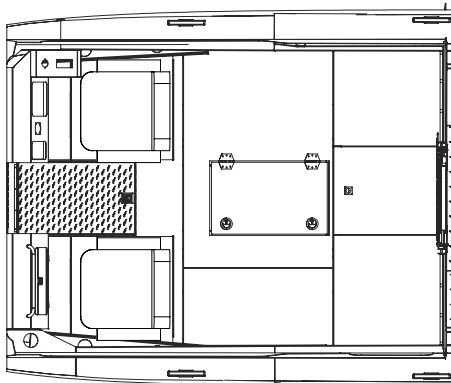

ALASKA SERIES REGULAR LENGTH CABIN (RLC) CONFIGURATIONS - 250 ONLY

CONFIG. #1
RLC,
Baseline

CONFIG. #2
RLC,
Sleepers

CONFIG. #7
RLC
W/Head, 42" bench

CONFIG. #8
Truck seats, Dinette, 42" bench

ALASKA SERIES MEDIUM LENGTH CABIN (MLC) CONFIGURATIONS

CONFIG. #3
MLC, Galley, Head, Sleepers

CONFIG. #4
MLC, Head, Sleeper Bench

CONFIG. #6
MLC, Baseline

CONFIG. #9
MLC, Galley, Head, Truck Dinette

CONFIG. #10
MLC, Sleeper Benches

CONFIG. #11
MLC, Head, Sleeper Seats