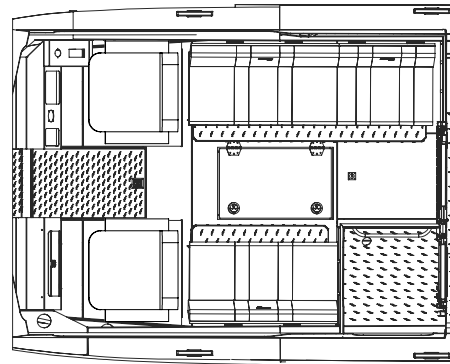

ALASKA SERIES REGULAR LENGTH CABIN (RLC) CONFIGURATIONS - 250 ONLY

CONFIG. #1
RLC,
Baseline

CONFIG. #2
RLC,
Sleepers

CONFIG. #7
RLC
W/Head, 42" bench

CONFIG. #8
Truck seats, Dinette, 42" bench

ALASKA SERIES MEDIUM LENGTH CABIN (MLC) CONFIGURATIONS

CONFIG. #3
MLC, Galley, Head, Sleepers

CONFIG. #4
MLC, Head, Sleeper Bench

CONFIG. #6
MLC, Baseline

CONFIG. #9
MLC, Galley, Head, Truck Dinette

CONFIG. #10
MLC, Sleeper Benches

CONFIG. #11
MLC, Head, Sleeper Seats