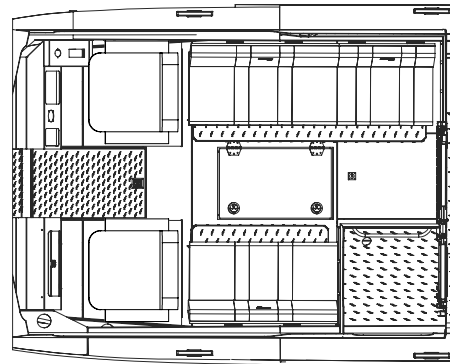

ALASKA SERIES REGULAR LENGTH CABIN (RLC) CONFIGURATIONS - 250 ONLY

CONFIG. #1
RLC,
Baseline

CONFIG. #2
RLC,
Sleepers

CONFIG. #7
RLC
W/Head, Sleeper

CONFIG. #8
Truck seats, Dinette, Sleeper

ALASKA SERIES MEDIUM LENGTH CABIN (MLC) CONFIGURATIONS

CONFIG. #3
MLC, Galley, Head, Sleepers

CONFIG. #4
MLC, Head, Sleeper Bench

CONFIG. #6
MLC, Baseline

CONFIG. #9
MLC, Galley, Head, Truck Dinette

CONFIG. #10
MLC, Sleeper Benches

CONFIG. #11
MLC, Head, Sleeper Seats