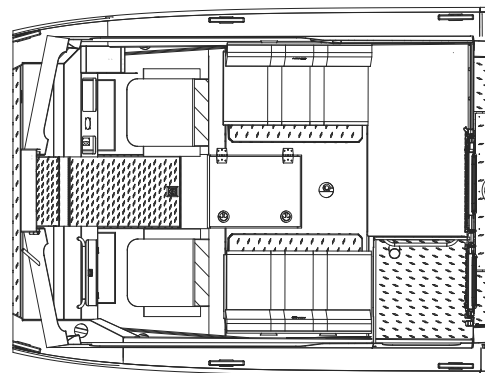

ALASKA SERIES REGULAR LENGTH CABIN (RLC) CONFIGURATIONS - 250 ONLY

CONFIG. #1
RLC,
Baseline

CONFIG. #2
RLC,
Sleepers

CONFIG. #7
RLC
W/Head, Sleeper

CONFIG. #8
Truck seats, Dinette, Sleeper

ALASKA SERIES MEDIUM LENGTH CABIN (MLC) CONFIGURATIONS

CONFIG. #3
MLC, Galley, Head, Sleepers

CONFIG. #4
MLC, Head, Sleeper Bench

CONFIG. #6
MLC, Baseline

CONFIG. #9
MLC, Galley, Head, Truck Dinette

CONFIG. #10
MLC, Sleeper Benches

CONFIG. #11
MLC, Head, Sleeper Seats