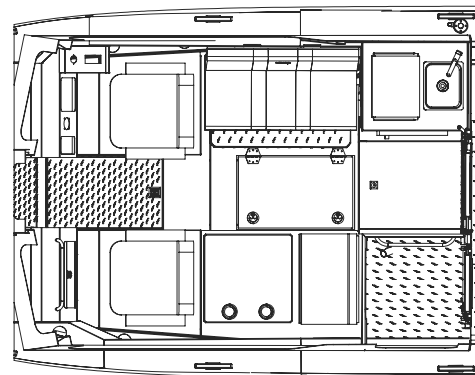

ALASKA SERIES REGULAR LENGTH CABIN (RLC) CONFIGURATIONS - 250 ONLY

CONFIG. #1
RLC,
Baseline

CONFIG. #2
RLC,
Sleepers

CONFIG. #7
RLC
W/Head, Sleeper

CONFIG. #8
Truck seats, Dinette, Sleeper

ALASKA SERIES MEDIUM LENGTH CABIN (MLC) CONFIGURATIONS

CONFIG. #3
MLC, Galley, Head, Sleepers

CONFIG. #4
MLC, Head, Sleeper Bench

CONFIG. #6
MLC, Baseline

CONFIG. #9
MLC, Galley, Head, Truck Dinette

CONFIG. #10
MLC, Sleeper Benches

CONFIG. #11
MLC, Head, Sleeper Seats