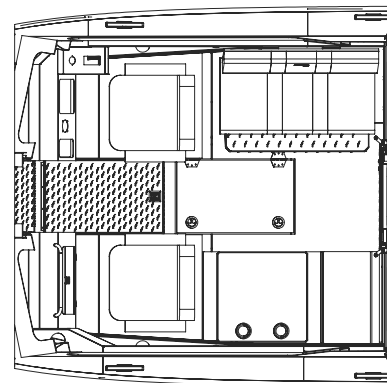

ALASKA SERIES REGULAR LENGTH CABIN (RLC) CONFIGURATIONS - 250 ONLY

CONFIG. #1
RLC,
Baseline

CONFIG. #2
RLC,
Sleepers

CONFIG. #7
RLC
W/Head, Sleeper

CONFIG. #8
Truck seats, Dinette, Sleeper

ALASKA SERIES MEDIUM LENGTH CABIN (MLC) CONFIGURATIONS

CONFIG. #3
MLC, Galley, Head, Sleepers

CONFIG. #4
MLC, Head, Sleeper Bench

CONFIG. #6
MLC, Baseline

CONFIG. #9
MLC, Galley, Head, Truck Dinette

CONFIG. #10
MLC, Sleeper Benches

CONFIG. #11
MLC, Head, Sleeper Seats