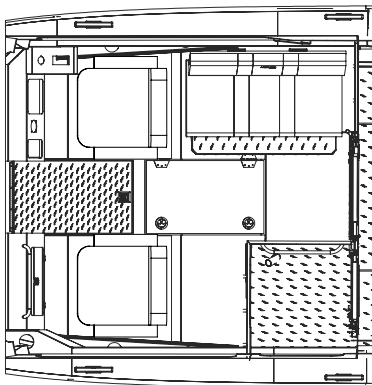

ALASKA SERIES REGULAR LENGTH CABIN (RLC) CONFIGURATIONS - 250 ONLY

CONFIG. #1
RLC,
Baseline

CONFIG. #2
RLC,
Sleepers

CONFIG. #7
RLC
W/Head, Sleeper

CONFIG. #8
Truck seats, Dinette, Sleeper

ALASKA SERIES MEDIUM LENGTH CABIN (MLC) CONFIGURATIONS

CONFIG. #3
MLC, Galley, Head, Sleepers

CONFIG. #4
MLC, Head, Sleeper Bench

CONFIG. #6
MLC, Baseline

CONFIG. #9
MLC, Galley, Head, Truck Dinette

CONFIG. #10
MLC, Sleeper Benches

CONFIG. #11
MLC, Head, Sleeper Seats