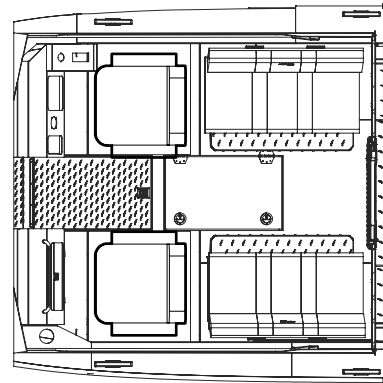

ALASKA SERIES REGULAR LENGTH CABIN (RLC) CONFIGURATIONS - 250 ONLY

CONFIG. #1
RLC,
Baseline

CONFIG. #2
RLC,
Sleepers

CONFIG. #7
RLC
W/Head, Sleeper

CONFIG. #8
Truck seats, Dinette, Sleeper

ALASKA SERIES MEDIUM LENGTH CABIN (MLC) CONFIGURATIONS

CONFIG. #3
MLC, Galley, Head, Sleepers

CONFIG. #4
MLC, Head, Sleeper Bench

CONFIG. #6
MLC, Baseline

CONFIG. #9
MLC, Galley, Head, Truck Dinette

CONFIG. #10
MLC, Sleeper Benches

CONFIG. #11
MLC, Head, Sleeper Seats