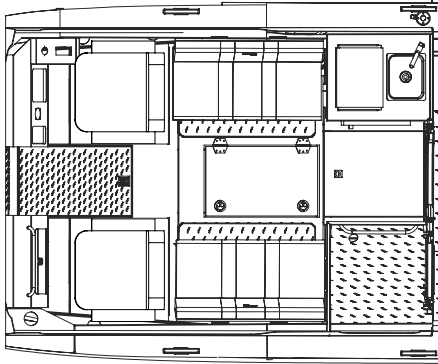

ALASKA SERIES REGULAR LENGTH CABIN (RLC) CONFIGURATIONS - 250 ONLY

CONFIG. #1
RLC,
Baseline

CONFIG. #2
RLC,
Sleepers

CONFIG. #7
RLC
W/Head, Sleeper

CONFIG. #8
Truck seats, Dinette, Sleeper

ALASKA SERIES MEDIUM LENGTH CABIN (MLC) CONFIGURATIONS

CONFIG. #3
MLC, Galley, Head, Sleepers

CONFIG. #4
MLC, Head, Sleeper Bench

CONFIG. #6
MLC, Baseline

CONFIG. #9
MLC, Galley, Head, Truck Dinette

CONFIG. #10
MLC, Sleeper Benches

CONFIG. #11
MLC, Head, Sleeper Seats