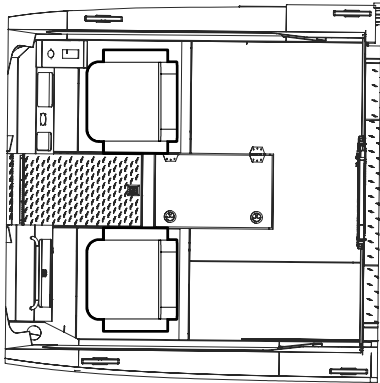

ALASKA SERIES REGULAR LENGTH CABIN (RLC) CONFIGURATIONS - 250 ONLY

CONFIG. #1
RLC,
Baseline

CONFIG. #2
RLC,
Sleepers

CONFIG. #7
RLC
W/Head, Sleeper

CONFIG. #8
Truck seats, Dinette, Sleeper

ALASKA SERIES MEDIUM LENGTH CABIN (MLC) CONFIGURATIONS

CONFIG. #3
MLC, Galley, Head, Sleepers

CONFIG. #4
MLC, Head, Sleeper Bench

CONFIG. #6
MLC, Baseline

CONFIG. #9
MLC, Galley, Head, Truck Dinette

CONFIG. #10
MLC, Sleeper Benches

CONFIG. #11
MLC, Head, Sleeper Seats