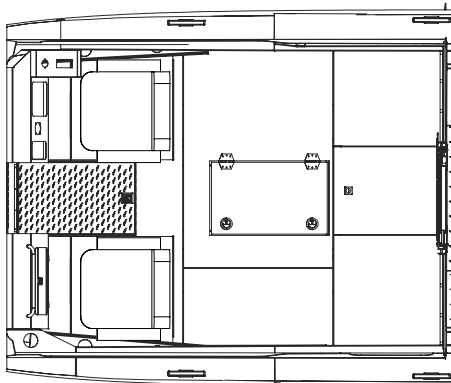

ALASKA SERIES REGULAR LENGTH CABIN (RLC) CONFIGURATIONS - 250 ONLY

CONFIG. #1
RLC,
Baseline

CONFIG. #2
RLC,
Sleepers

CONFIG. #7
RLC
W/Head, Sleeper

CONFIG. #8
Truck seats, Dinette, Sleeper

ALASKA SERIES MEDIUM LENGTH CABIN (MLC) CONFIGURATIONS

CONFIG. #3
MLC, Galley, Head, Sleepers

CONFIG. #4
MLC, Head, Sleeper Bench

CONFIG. #6
MLC, Baseline

CONFIG. #9
MLC, Galley, Head, Truck Dinette

CONFIG. #10
MLC, Sleeper Benches

CONFIG. #11
MLC, Head, Sleeper Seats