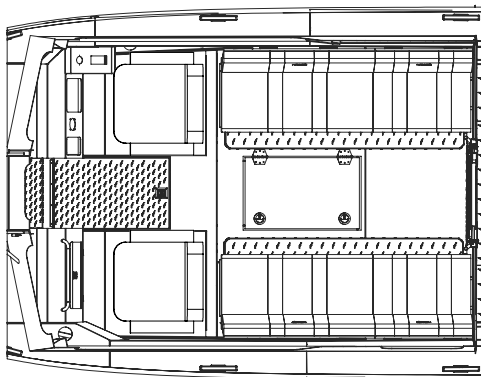

ALASKA SERIES REGULAR LENGTH CABIN (RLC) CONFIGURATIONS - 250 ONLY

CONFIG. #1
RLC,
Baseline

CONFIG. #2
RLC,
Sleepers

CONFIG. #7
RLC
W/Head, Sleeper

CONFIG. #8
Truck seats, Dinette, Sleeper

ALASKA SERIES MEDIUM LENGTH CABIN (MLC) CONFIGURATIONS

CONFIG. #3
MLC, Galley, Head, Sleepers

CONFIG. #4
MLC, Head, Sleeper Bench

CONFIG. #6
MLC, Baseline

CONFIG. #9
MLC, Galley, Head, Truck Dinette

CONFIG. #10
MLC, Sleeper Benches

CONFIG. #11
MLC, Head, Sleeper Seats