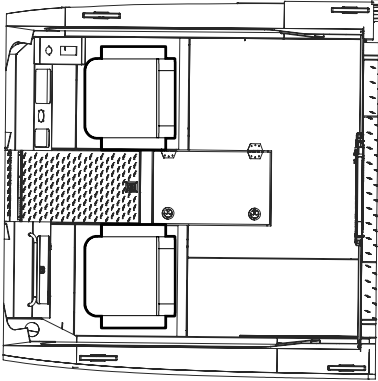

ALASKA SERIES REGULAR LENGTH CABIN (RLC) CONFIGURATIONS - 250 ONLY

CONFIG. #1
RLC,
Baseline

CONFIG. #2
RLC,
Sleepers

CONFIG. #7
RLC
W/Head, Sleeper

CONFIG. #8
Truck seats, Dinette, Sleeper

ALASKA SERIES MEDIUM LENGTH CABIN (MLC) CONFIGURATIONS

CONFIG. #3
MLC, Galley, Head, Sleepers

CONFIG. #4
MLC, Head, Sleeper Bench

CONFIG. #6
MLC, Baseline

CONFIG. #9
MLC, Galley, Head, Truck Dinette

CONFIG. #10
MLC, Sleeper Benches