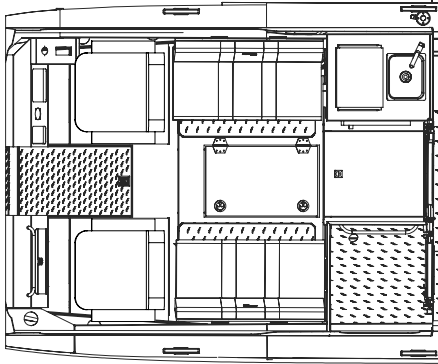

ALASKA SERIES REGULAR LENGTH CABIN (RLC) CONFIGURATIONS - 250 ONLY

CONFIG. #1
RLC,
Baseline

CONFIG. #2
RLC,
Sleepers

CONFIG. #7
RLC
W/Head, Sleeper

CONFIG. #8
Truck seats, Dinette, Sleeper

ALASKA SERIES MEDIUM LENGTH CABIN (MLC) CONFIGURATIONS

CONFIG. #3
MLC, Galley, Head, Sleepers

CONFIG. #4
MLC, Head, Sleeper Bench

CONFIG. #6
MLC, Baseline

CONFIG. #9
MLC, Galley, Head, Truck Dinette

CONFIG. #10
MLC, Sleeper Benches