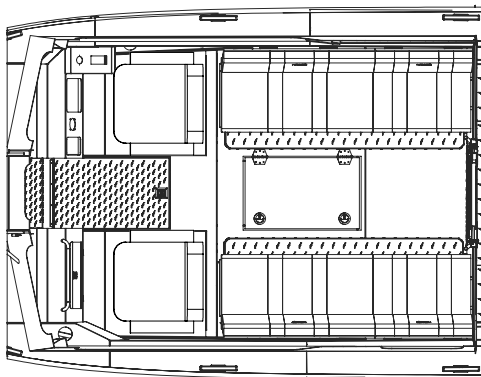

ALASKA SERIES REGULAR LENGTH CABIN (RLC) CONFIGURATIONS - 250 ONLY

CONFIG. #1
RLC,
Baseline

CONFIG. #2
RLC,
Sleepers

CONFIG. #7
RLC
W/Head, Sleeper

CONFIG. #8
Truck seats, Dinette, Sleeper

ALASKA SERIES MEDIUM LENGTH CABIN (MLC) CONFIGURATIONS

CONFIG. #3
MLC, Galley, Head, Sleepers

CONFIG. #4
MLC, Head, Sleeper Bench

CONFIG. #6
MLC, Baseline

CONFIG. #9
MLC, Galley, Head, Truck Dinette

CONFIG. #10
MLC, Sleeper Benches