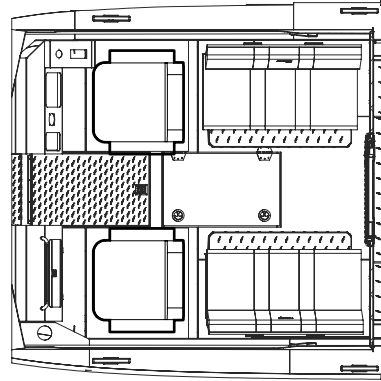

ALASKA SERIES REGULAR LENGTH CABIN (RLC) CONFIGURATIONS - 250 ONLY

CONFIG. #1
RLC,
Baseline

CONFIG. #2
RLC,
Sleepers

CONFIG. #7
RLC
W/Head, Sleeper

CONFIG. #8
Truck seats, Dinette, Sleeper

ALASKA SERIES MEDIUM LENGTH CABIN (MLC) CONFIGURATIONS

CONFIG. #3
MLC, Galley, Head, Sleepers

CONFIG. #4
MLC, Head, Sleeper Bench

CONFIG. #6
MLC, Baseline

CONFIG. #9
MLC, Galley, Head, Truck Dinette

CONFIG. #10
MLC, Sleeper Benches