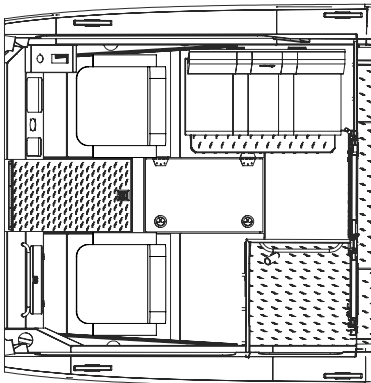

ALASKA SERIES REGULAR LENGTH CABIN (RLC) CONFIGURATIONS - 250 ONLY

CONFIG. #1
RLC,
Baseline

CONFIG. #2
RLC,
Sleepers

CONFIG. #7
RLC
W/Head, Sleeper

CONFIG. #8
Truck seats, Dinette, Sleeper

ALASKA SERIES MEDIUM LENGTH CABIN (MLC) CONFIGURATIONS

CONFIG. #3
MLC, Galley, Head, Sleepers

CONFIG. #4
MLC, Head, Sleeper Bench

CONFIG. #6
MLC, Baseline

CONFIG. #9
MLC, Galley, Head, Truck Dinette

CONFIG. #10
MLC, Sleeper Benches