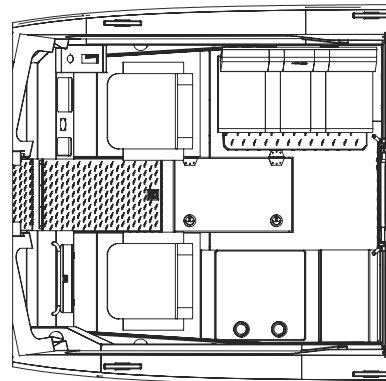

ALASKA SERIES REGULAR LENGTH CABIN (RLC) CONFIGURATIONS - 250 ONLY

CONFIG. #1
RLC,
Baseline

CONFIG. #2
RLC,
Sleepers

CONFIG. #7
RLC
W/Head, Sleeper

CONFIG. #8
Truck seats, Dinette, Sleeper

ALASKA SERIES MEDIUM LENGTH CABIN (MLC) CONFIGURATIONS

CONFIG. #3
MLC, Galley, Head, Sleepers

CONFIG. #4
MLC, Head, Sleeper Bench

CONFIG. #6
MLC, Baseline

CONFIG. #9
MLC, Galley, Head, Truck Dinette

CONFIG. #10
MLC, Sleeper Benches