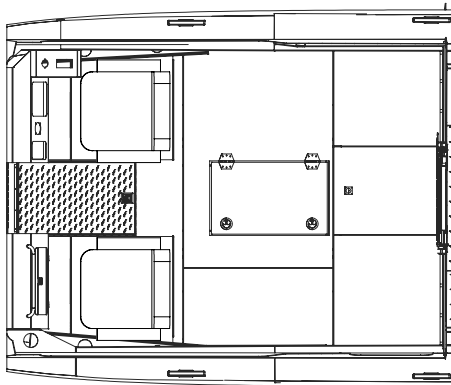

ALASKA SERIES REGULAR LENGTH CABIN (RLC) CONFIGURATIONS - 250 ONLY

CONFIG. #1
RLC,
Baseline

CONFIG. #2
RLC,
Sleepers

CONFIG. #7
RLC
W/Head, Sleeper

CONFIG. #8
Truck seats, Dinette, Sleeper

ALASKA SERIES MEDIUM LENGTH CABIN (MLC) CONFIGURATIONS

CONFIG. #3
MLC, Galley, Head, Sleepers

CONFIG. #4
MLC, Head, Sleeper Bench

CONFIG. #6
MLC, Baseline

CONFIG. #9
MLC, Galley, Head, Truck Dinette

CONFIG. #10
MLC, Sleeper Benches