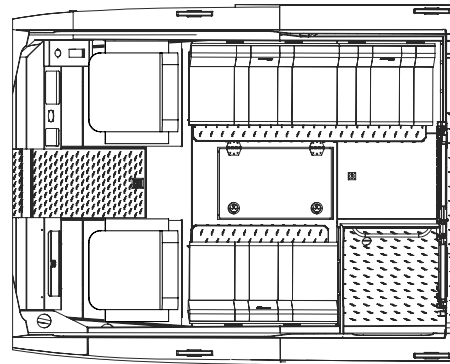

ALASKA SERIES REGULAR LENGTH CABIN (RLC) CONFIGURATIONS - 250 ONLY

CONFIG. #1
RLC,
Baseline

CONFIG. #2
RLC,
Sleepers

CONFIG. #7
RLC
W/Head, Sleeper

CONFIG. #8
Truck seats, Dinette, Sleeper

ALASKA SERIES MEDIUM LENGTH CABIN (MLC) CONFIGURATIONS

CONFIG. #3
MLC, Galley, Head, Sleepers

CONFIG. #4
MLC, Head, Sleeper Bench

CONFIG. #6
MLC, Baseline

CONFIG. #9
MLC, Galley, Head, Truck Dinette

CONFIG. #10
MLC, Sleeper Benches