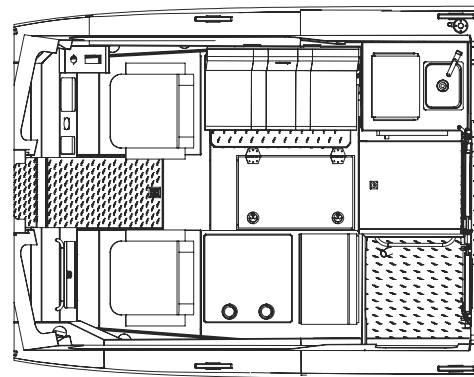

ALASKA SERIES REGULAR LENGTH CABIN (RLC) CONFIGURATIONS - 250 ONLY

CONFIG. #1
RLC,
Baseline

CONFIG. #2
RLC,
Sleepers

CONFIG. #7
RLC
W/Head, Sleeper

CONFIG. #8
Truck seats, Dinette, Sleeper

ALASKA SERIES MEDIUM LENGTH CABIN (MLC) CONFIGURATIONS

CONFIG. #3
MLC, Galley, Head, Sleepers

CONFIG. #4
MLC, Head, Sleeper Bench

CONFIG. #6
MLC, Baseline

CONFIG. #9
MLC, Galley, Head, Truck Dinette

CONFIG. #10
MLC, Sleeper Benches