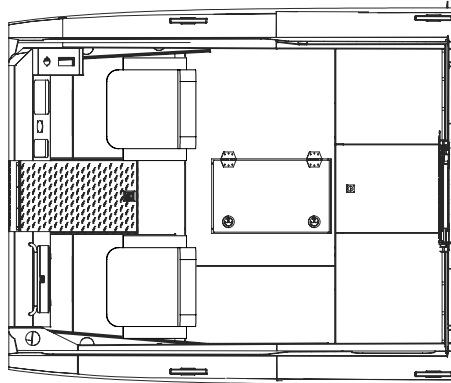

# REGULAR LENGTH CABIN (RLC) CONFIGURATIONS - 250 ONLY

**CONFIG. #1**

RLC, Baseline

**CONFIG. #2**

RLC, Sleepers

**CONFIG. #7**

RLC W/Head, Sleeper

**CONFIG. #8**

## MEDIUM LENGTH CABIN (MLC) CONFIGURATIONS

**CONFIG. #3**  
MLC, Galley, Head, Sleepers

**CONFIG. #4**  
MLC, Head, Sleeper Bench

**CONFIG. #6**  
MLC, Baseline

**CONFIG. #9**  
MLC, Galley, Head, Truck Dinette