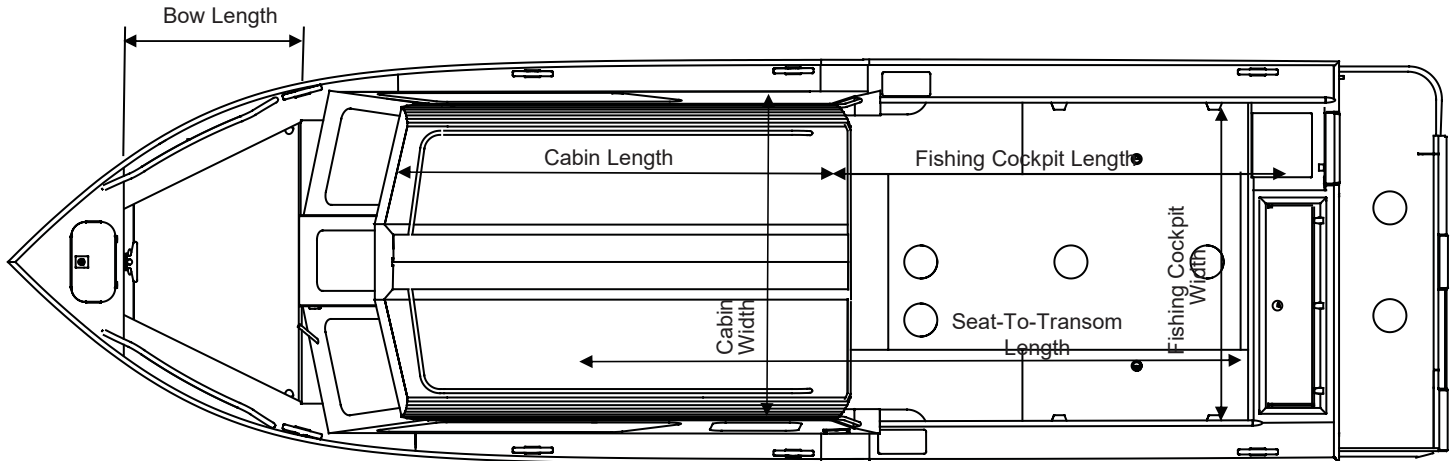

# SPECIFICATIONS ALASKAN

**HEWES** *Craft*™

MEASUREMENT	250 AK ET HT	250 AK ET HT	270 AK ET HT
Hard top type	RLC	MLC	MLC
Length	25' 11"	25' 11"	27' 11"
Total Length	28' 4"	28' 4"	30' 4"
Beam (in)	102	102	102
Dead Rise: Forward X Amidship X Aft (degrees)	45 X 19 X 15	45 X 19 X 15	45 X 18 X 15
Bottom Dimensions: Thickness X Width (in)	0.25 X 96	0.25 X 96	0.25 X 96
Side Dimensions: Thickness X Height (in)	0.16 X 42	0.16 X 42	0.16 X 42
Transom Dimensions: Width X Height (in)	100.5 X 21	100.5 X 21	100.5 X 21
Person Capacity: Quantity X Weight (lbs)*	10 X 1650	10 X 1650	11 X 1815
Maximum Fuel Capacity (gal)	145	145	190
Maximum Horsepower (HP)	450	450	500
Maximum Capacity (lbs)*	5428	5428	6037
Boat Dry Weight (lbs)	4400	4600	5200
Fishing Cockpit: Width X Length (in)	77 X 108	77 X 84	77 X 108
Seat-To-Transom: Length (in)	151	151	175
Bow Length (in)	44	44	44
Cabin: Width X Length (in) X Height (in)	84 X 95 X 79	84 X 119 X 79	84 X 119 X 79

\* Recommendations only for boats over 20'

NOTE: Measurements are approximations only. Variations will occur due to tolerances in manufacturing

Hewes Marine Product Specifications 2021 MY Rev A