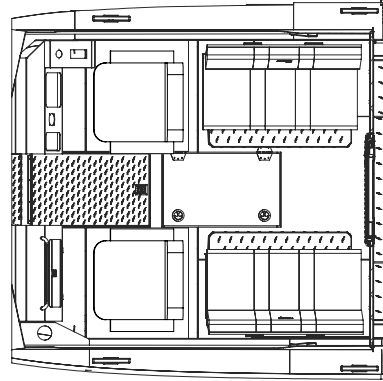

# REGULAR LENGTH CABIN (RLC) CONFIGURATIONS - 250 ONLY

**CONFIG. #1**

RLC, Baseline

**CONFIG. #2**

RLC, Sleepers

**CONFIG. #7**

RLC W/Head, Sleeper

**CONFIG. #8**

# MEDIUM LENGTH CABIN (MLC) CONFIGURATIONS

**CONFIG. #3**  
MLC, Galley, Head, Sleepers

**CONFIG. #4**  
MLC, Head, Sleeper Bench

**CONFIG. #6**  
MLC, Baseline

**CONFIG. #9**  
MLC, Galley, Head, Truck Dinette