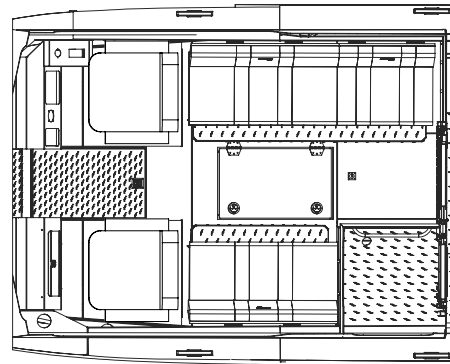

# REGULAR LENGTH CABIN (RLC) CONFIGURATIONS - 250 ONLY

**CONFIG. #1**

RLC, Baseline

**CONFIG. #2**

RLC, Sleepers

**CONFIG. #7**

RLC W/Head, Sleeper

**CONFIG. #8**

# MEDIUM LENGTH CABIN (MLC) CONFIGURATIONS

**CONFIG. #3**  
MLC, Galley, Head, Sleepers

**CONFIG. #4**  
MLC, Head, Sleeper Bench

**CONFIG. #6**  
MLC, Baseline

**CONFIG. #9**  
MLC, Galley, Head, Truck Dinette