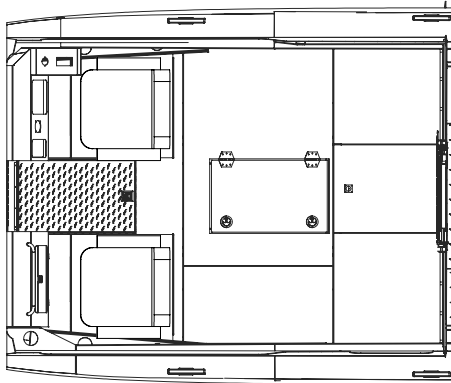

# REGULAR LENGTH CABIN (RLC) CONFIGURATIONS - 250 ONLY

**CONFIG. #1**

RLC, Baseline

**CONFIG. #2**

RLC, Sleepers

**CONFIG. #7**

RLC W/Head, Sleeper

**CONFIG. #8**

# MEDIUM LENGTH CABIN (MLC) CONFIGURATIONS

**CONFIG. #3**  
MLC, Galley, Head, Sleepers

**CONFIG. #4**  
MLC, Head, Sleeper Bench

**CONFIG. #6**  
MLC, Baseline

**CONFIG. #9**  
MLC, Galley, Head, Truck Dinette