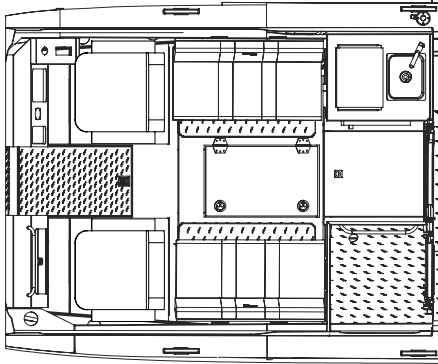

# REGULAR LENGTH CABIN (RLC) CONFIGURATIONS - 250 ONLY

**CONFIG. #1**

RLC, Baseline

**CONFIG. #2**

RLC, Sleepers

**CONFIG. #7**

RLC W/Head, Sleeper

**CONFIG. #8**

# MEDIUM LENGTH CABIN (MLC) CONFIGURATIONS

**CONFIG. #3**  
MLC, Galley, Head, Sleepers

**CONFIG. #4**  
MLC, Head, Sleeper Bench

**CONFIG. #6**  
MLC, Baseline

**CONFIG. #9**  
MLC, Galley, Head, Truck Dinette