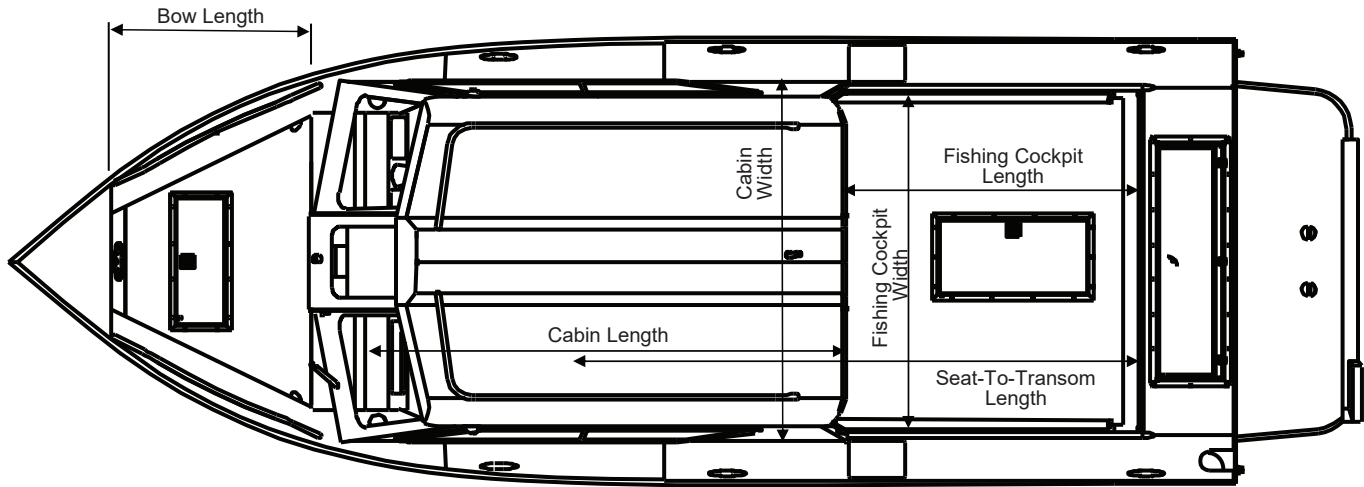

## EXTENDED TRANSOM

MEASUREMENT	190 SR ET	210 SR ET
Length	19' 5"	21' 5"
Total Length	21' 8"	23' 8"
Beam (in)	96	96
Dead Rise: Forward X Amidship X Aft (degrees)	35 X 23 X 16	35 X 22 X 15
Bottom Dimensions: Thickness X Width (in)	0.19 X 78	0.19 X 78
Side Dimensions: Thickness X Height (in)	0.125 X 32	0.125 X 32
Transom Dimensions: Width X Height (in)	96 X 25.5	96 X 25.5
Person Capacity: Quantity X Weight (lbs)*	8 X 1320	9 X 1485
Maximum Fuel Capacity (gal)	60	90
Maximum Horsepower (HP)	225	250
Maximum Capacity (lbs)*	2456	2926
Boat Dry Weight (lbs)	2150	2300
Fishing Cockpit: Width X Length (in)	75 X 142	75 X 166
Seat-To-Transom: Length (in)	103	127
Bow Length (in)	42	42

\* Recommendations only for boats over 20'

NOTE: Measurements are approximations only. Variations will occur due to tolerances in manufacturing

## HARD TOP W/EXTENDED TRANSOM

MEASUREMENT	190 SR ET HT	210 SR ET HT
Hard top type	SLC	RLC
Length	19' 5"	21' 5"
Total Length	21' 8"	23' 8"
Beam (in)	96	96
Dead Rise: Forward X Amidship X Aft (degrees)	35 X 23 X 16	35 X 22 X 15
Bottom Dimensions: Thickness X Width (in)	0.19 X 78	0.19 X 78
Side Dimensions: Thickness X Height (in)	0.125 X 32	0.125 X 32
Transom Dimensions: Width X Height (in)	96 X 25.5	96 X 25.5
Person Capacity: Quantity X Weight (lbs)*	7 X 1155	8 X 1320
Maximum Fuel Capacity (gal)	60	90
Maximum Horsepower (HP)	225	250
Maximum Capacity (lbs)*	2426	2826
Boat Dry Weight (lbs)	2300	2800
Fishing Cockpit: Width X Length (in)	75 X 62	75 X 71
Seat-To-Transom: Length (in)	103	127
Bow Length (in)	42	42
Cabin: Width X Length (in) X Height (in)	79.5 X 80 X 70	77.5 X 95 X 73