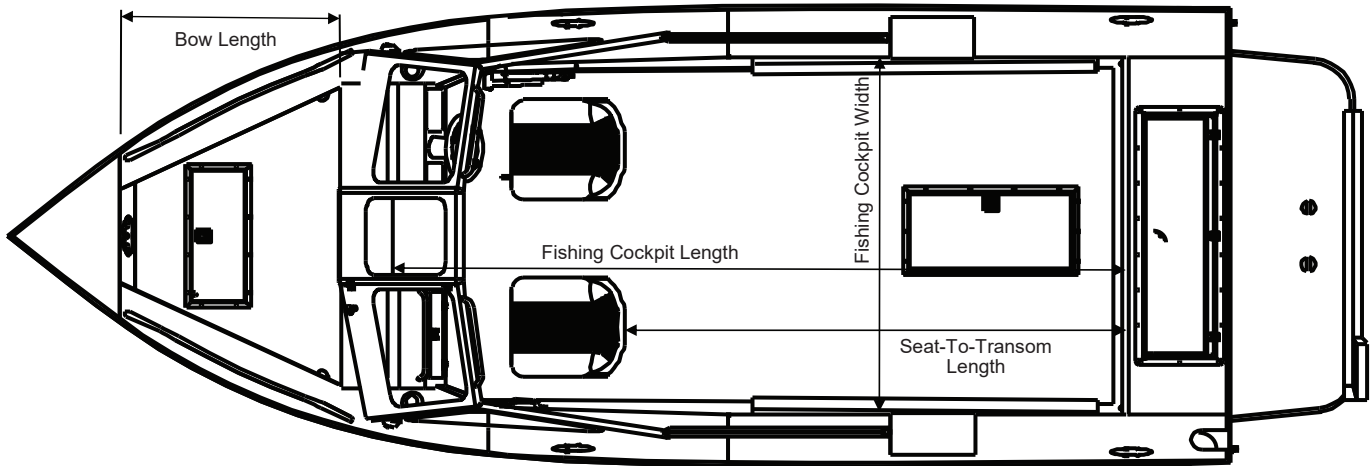

## EXTENDED TRANSOM

MEASUREMENT	190 SR ET	210 SR ET
Length	19' 5"	21' 5"
Total Length	21' 8"	23' 8"
Beam (in)	96	96
Dead Rise: Forward X Amidship X Aft (degrees)	35 X 23 X 16	35 X 22 X 15
Bottom Dimensions: Thickness X Width (in)	0.19 X 78	0.19 X 78
Side Dimensions: Thickness X Height (in)	0.125 X 32	0.125 X 32
Transom Dimensions: Width X Height (in)	96 X 25.5	96 X 25.5
Person Capacity: Quantity X Weight (lbs)*	8 X 1320	9 X 1485
Maximum Fuel Capacity (gal)	60	90
Maximum Horsepower (HP)	225	250
Maximum Capacity (lbs)*	2456	2926
Boat Dry Weight (lbs)	2150	2300
Fishing Cockpit: Width X Length (in)	75 X 142	75 X 166
Seat-To-Transom: Length (in)	103	127
Bow Length (in)	42	42

## HARD TOP W/EXTENDED TRANSOM

MEASUREMENT	190 SR ET HT	210 SR ET HT
Hard top type	SLC	RLC
Length	19' 5"	21' 5"
Total Length	21' 8"	23' 8"
Beam (in)	96	96
Dead Rise: Forward X Amidship X Aft (degrees)	35 X 23 X 16	35 X 22 X 15
Bottom Dimensions: Thickness X Width (in)	0.19 X 78	0.19 X 78
Side Dimensions: Thickness X Height (in)	0.125 X 32	0.125 X 32
Transom Dimensions: Width X Height (in)	96 X 25.5	96 X 25.5
Person Capacity: Quantity X Weight (lbs)*	7 X 1155	8 X 1320
Maximum Fuel Capacity (gal)	60	90
Maximum Horsepower (HP)	225	250
Maximum Capacity (lbs)*	2426	2826
Boat Dry Weight (lbs)	2300	2800
Fishing Cockpit: Width X Length (in)	75 X 62	75 X 71
Seat-To-Transom: Length (in)	103	127
Bow Length (in)	42	42
Cabin: Width X Length (in) X Height (in)	79.5 X 80 X 70	77.5 X 95 X 73