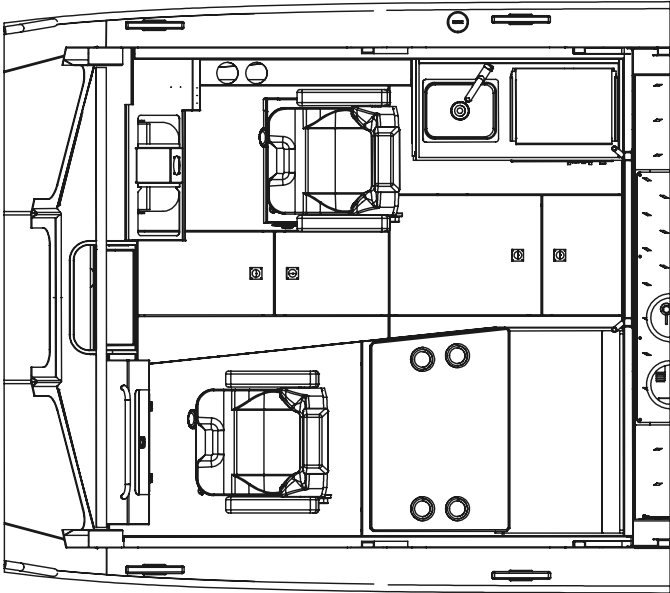

PACIFIC EXPLORER
REGULAR LENGTH CABIN
(RLC) CONFIGURATIONS - 250 ONLY

CONFIG. #12
PE RLC PORT: TRUCK SEAT, DINETTE
STARBOARD: TRUCK SEAT W/ GALLEY

CONFIG. #14
PE RLC PORT: FULL DINETTE & BED
STARBOARD: TRUCK SEAT W/ GALLEY

PACIFIC EXPLORER
MEDIUM LENGTH CABIN
(MLC) CONFIGURATIONS - 270 ONLY

CONFIG. #7
PE MLC PORT:
FULL DINETTE & BED W/ HEAD CLOSET
STARBOARD: TRUCK SEAT W/ GALLEY

CONFIG. #13
PE MLC PORT:
TRUCK SEAT, DINETTE & HEAD CLOSET
STARBOARD: TRUCK SEAT W/ GALLEY