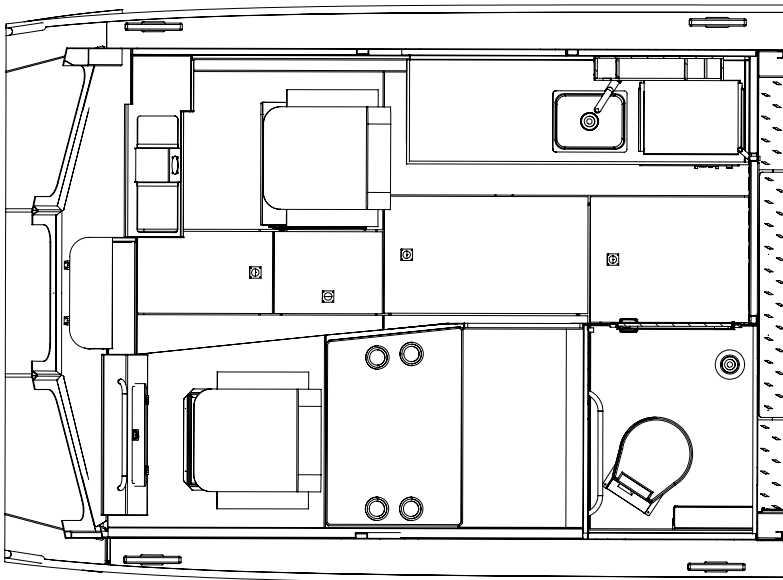

PACIFIC EXPLORER
REGULAR LENGTH CABIN
(RLC) CONFIGURATIONS - 250 ONLY

CONFIG. #12
PE RLC PORT: TRUCK SEAT, DINETTE
STARBOARD: TRUCK SEAT W/ GALLEY

CONFIG. #14
PE RLC PORT: FULL DINETTE & BED
STARBOARD: TRUCK SEAT W/ GALLEY

PACIFIC EXPLORER
MEDIUM LENGTH CABIN
(MLC) CONFIGURATIONS - 270 ONLY

CONFIG. #7
PE MLC PORT:
FULL DINETTE & BED W/ HEAD CLOSET
STARBOARD: TRUCK SEAT W/ GALLEY

CONFIG. #13
PE MLC PORT:
TRUCK SEAT, DINETTE & HEAD CLOSET
STARBOARD: TRUCK SEAT W/ GALLEY