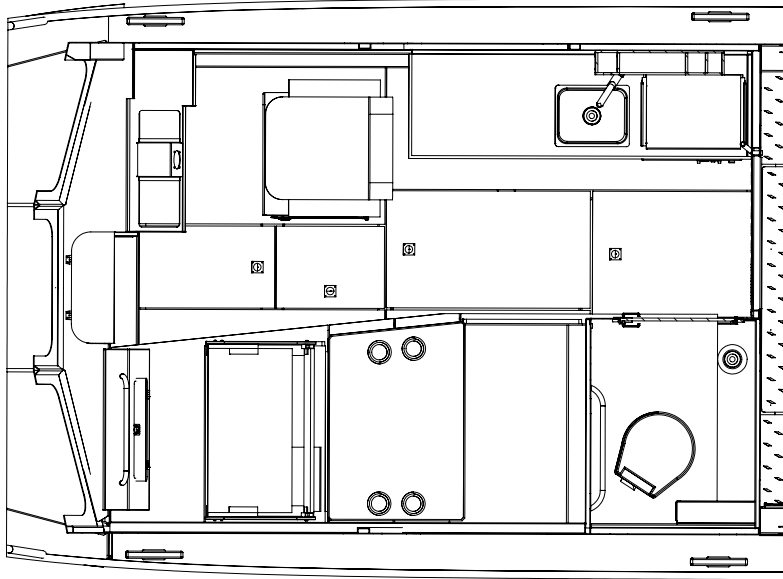

PACIFIC EXPLORER
REGULAR LENGTH CABIN
(RLC) CONFIGURATIONS - 250 ONLY

CONFIG. #12
PE RLC PORT: TRUCK SEAT, DINETTE
STARBOARD: TRUCK SEAT W/ GALLEY

CONFIG. #14
PE RLC PORT: FULL DINETTE & BED
STARBOARD: TRUCK SEAT W/ GALLEY

PACIFIC EXPLORER
MEDIUM LENGTH CABIN
(MLC) CONFIGURATIONS - 270 ONLY

CONFIG. #7
PE MLC PORT:
FULL DINETTE & BED W/ HEAD CLOSET
STARBOARD: TRUCK SEAT W/ GALLEY

CONFIG. #13
PE MLC PORT:
TRUCK SEAT, DINETTE & HEAD CLOSET
STARBOARD: TRUCK SEAT W/ GALLEY