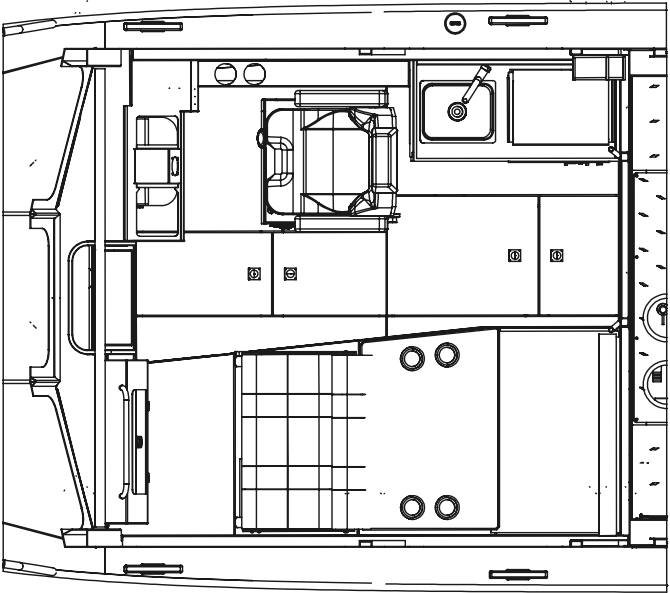

PACIFIC EXPLORER
REGULAR LENGTH CABIN
(RLC) CONFIGURATIONS - 250 ONLY

CONFIG. #12
PE RLC PORT: TRUCK SEAT, DINETTE
STARBOARD: TRUCK SEAT W/ GALLEY

CONFIG. #14
PE RLC PORT: FULL DINETTE & BED
STARBOARD: TRUCK SEAT W/ GALLEY

PACIFIC EXPLORER
MEDIUM LENGTH CABIN
(MLC) CONFIGURATIONS - 270 ONLY

CONFIG. #7
PE MLC PORT:
FULL DINETTE & BED W/ HEAD CLOSET
STARBOARD: TRUCK SEAT W/ GALLEY

CONFIG. #13
PE MLC PORT:
TRUCK SEAT, DINETTE & HEAD CLOSET
STARBOARD: TRUCK SEAT W/ GALLEY