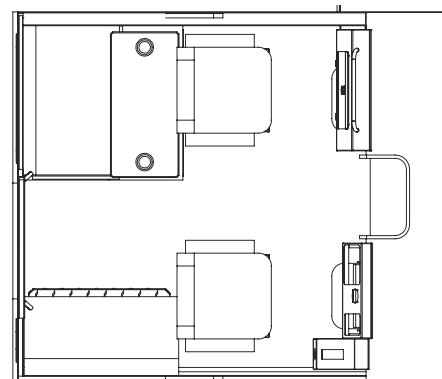

PACIFIC SERIES  
REGULAR LENGTH CABIN  
(RLC) CONFIGURATIONS

**CONFIG. #5**  
PC RLC  
DINETTE, JUMP

**CONFIG. #4**  
PC RLC  
GALLEY, DINETTE

**CONFIG. #12**  
PC RLC  
GALLEY, HALF DINETTE

**CONFIG. #10**  
PC RLC  
JUMP, HALF DINETTE