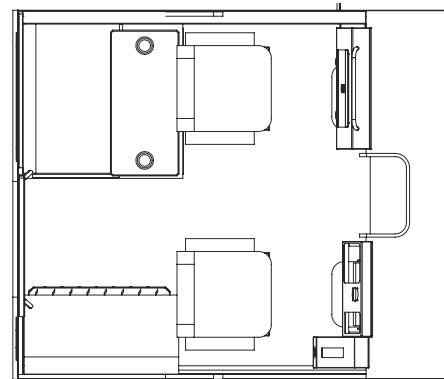

# REGULAR LENGTH CABIN (RLC) CONFIGURATIONS

**CONFIG. #1**  
PC RLC  
BASELINE

**CONFIG. #2**  
PC RLC  
SLEEPERS

**CONFIG. #5**  
PC RLC  
DINETTE, JUMP

**CONFIG. #4**  
PC RLC  
GALLEY, DINETTE

**CONFIG. #12**  
PC RLC  
GALLEY, HALF DINETTE

**CONFIG. #10**  
PC RLC  
JUMP, HALF DINETTE