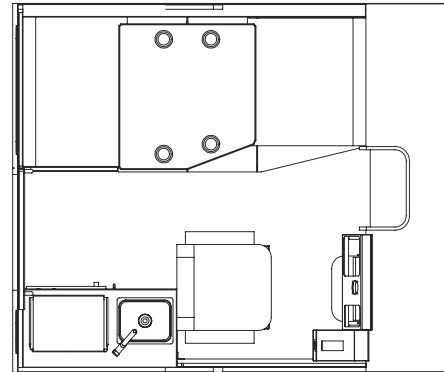

# REGULAR LENGTH CABIN (RLC) CONFIGURATIONS

**CONFIG. #1**  
PC RLC  
BASELINE

**CONFIG. #2**  
PC RLC  
SLEEPERS

**CONFIG. #5**  
PC RLC  
DINETTE, JUMP

**CONFIG. #4**  
PC RLC  
GALLEY, DINETTE

**CONFIG. #12**  
PC RLC  
GALLEY, HALF DINETTE

**CONFIG. #10**  
PC RLC  
JUMP, HALF DINETTE