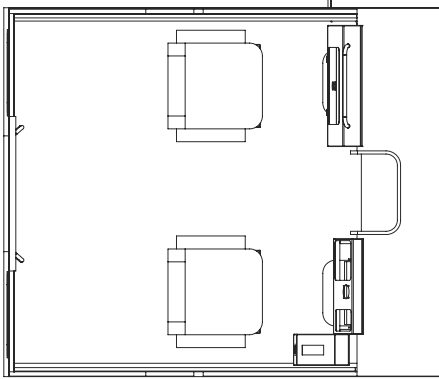

# REGULAR LENGTH CABIN (RLC) CONFIGURATIONS

**CONFIG. #1**  
PC RLC  
BASELINE

**CONFIG. #2**  
PC RLC  
SLEEPERS

**CONFIG. #5**  
PC RLC  
DINETTE, JUMP

**CONFIG. #4**  
PC RLC  
GALLEY, DINETTE

**CONFIG. #12**  
PC RLC  
GALLEY, HALF DINETTE

**CONFIG. #10**  
PC RLC  
JUMP, HALF DINETTE