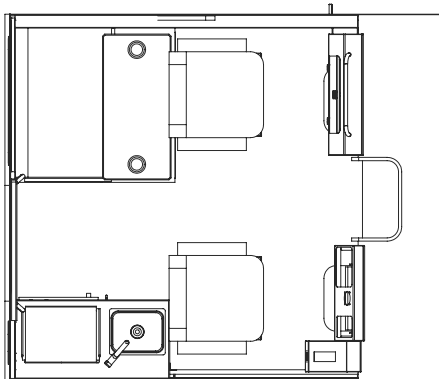

# REGULAR LENGTH CABIN (RLC) CONFIGURATIONS

**CONFIG. #1**  
PC RLC  
BASELINE

**CONFIG. #2**  
PC RLC  
SLEEPERS

**CONFIG. #5**  
PC RLC  
DINETTE, JUMP

**CONFIG. #4**  
PC RLC  
GALLEY, DINETTE

**CONFIG. #12**  
PC RLC  
GALLEY, HALF DINETTE

**CONFIG. #10**  
PC RLC  
JUMP, HALF DINETTE