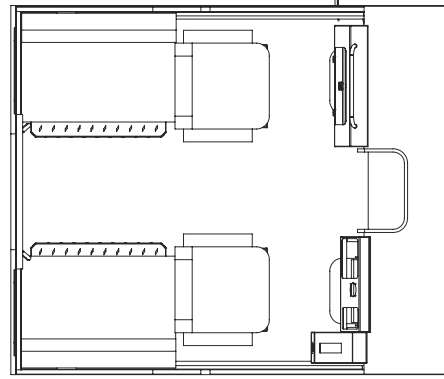

# REGULAR LENGTH CABIN (RLC) CONFIGURATIONS

**CONFIG. #1**  
PC RLC  
BASELINE

**CONFIG. #2**  
PC RLC  
SLEEPERS

**CONFIG. #5**  
PC RLC  
DINETTE, JUMP

**CONFIG. #4**  
PC RLC  
GALLEY, DINETTE

**CONFIG. #12**  
PC RLC  
GALLEY, HALF DINETTE

**CONFIG. #10**  
PC RLC  
JUMP, HALF DINETTE