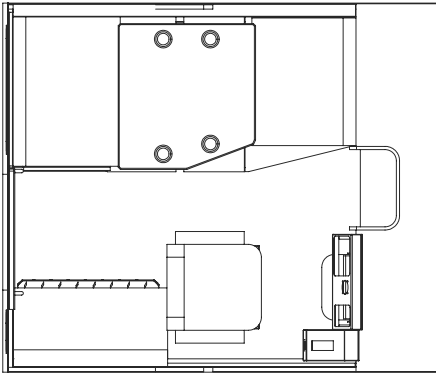

# REGULAR LENGTH CABIN (RLC) CONFIGURATIONS

**CONFIG. #1**  
PC RLC  
BASELINE

**CONFIG. #2**  
PC RLC  
SLEEPERS

**CONFIG. #5**  
PC RLC  
DINETTE, JUMP

**CONFIG. #4**  
PC RLC  
GALLEY, DINETTE

**CONFIG. #12**  
PC RLC  
GALLEY, HALF DINETTE

**CONFIG. #10**  
PC RLC  
JUMP, HALF DINETTE