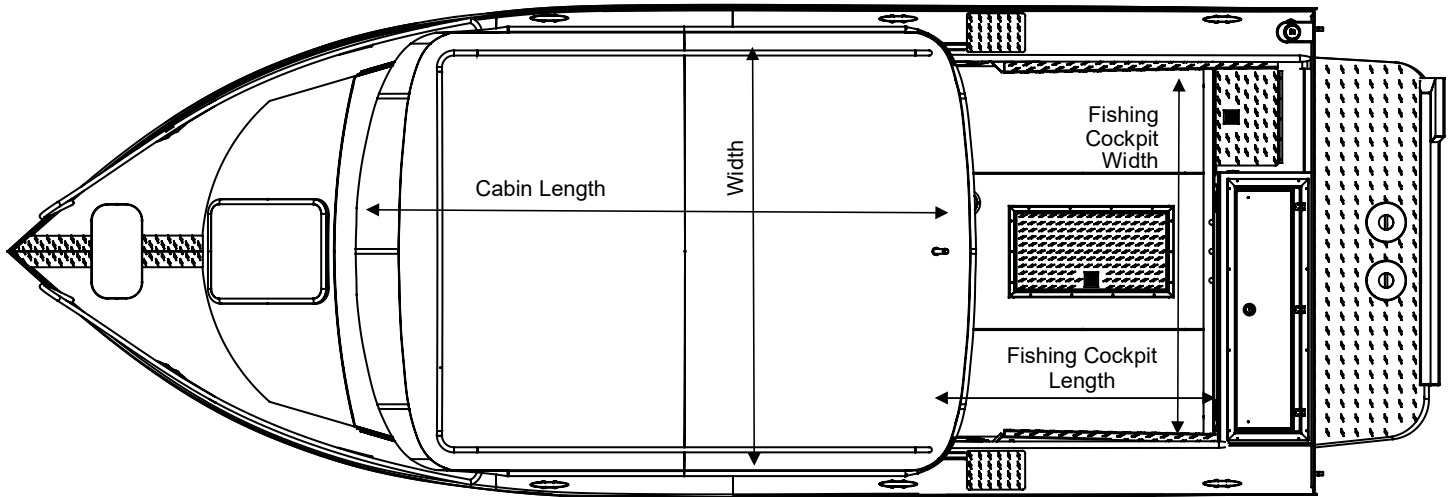

SPECIFICATIONS PACIFIC CRUISER

HEWES *Craft*™

MEASUREMENT	220 PC ET	240 PC ET
Hard top type	RLC	RLC
Length	22' 5"	24' 5"
Total Length	24' 8"	26' 8"
Beam (in)	102	102
Dead Rise: Forward X Amidship X Aft (degrees)	35 X 21.5 X 14	35 X 20.5 X 13
Bottom Dimensions: Thickness X Width (in)	0.19 X 84	0.19 X 84
Side Dimensions: Thickness X Height (in)	0.125 X 35	0.125 X 35
Transom Dimensions: Width X Height (in)	99.5 X 25.5	99.5 X 25.5
Person Capacity: Quantity X Weight (lbs)*	8 X 1320	9 X 1485
Maximum Fuel Capacity (gal)	85	100
Maximum Horsepower (HP)	300	350
Maximum Capacity (lbs)*	3183	3519
Boat Dry Weight (lbs)	3600	4100
Fishing Cockpit: Width X Length (in)	80 X 64	80 X 88
Seat-To-Transom: Length (in)	N/A	N/A
Bow Length (in)	N/A	N/A
Cabin: Width X Length (in) X Height (in)	85.5 X 78 X 77	85.5 X 78 X 77

* Recommendations only for boats over 20'

NOTE: Measurements are approximations only. Variations will occur due to tolerances in manufacturing

Hewes Marine Product Specifications 2021 MY Rev A