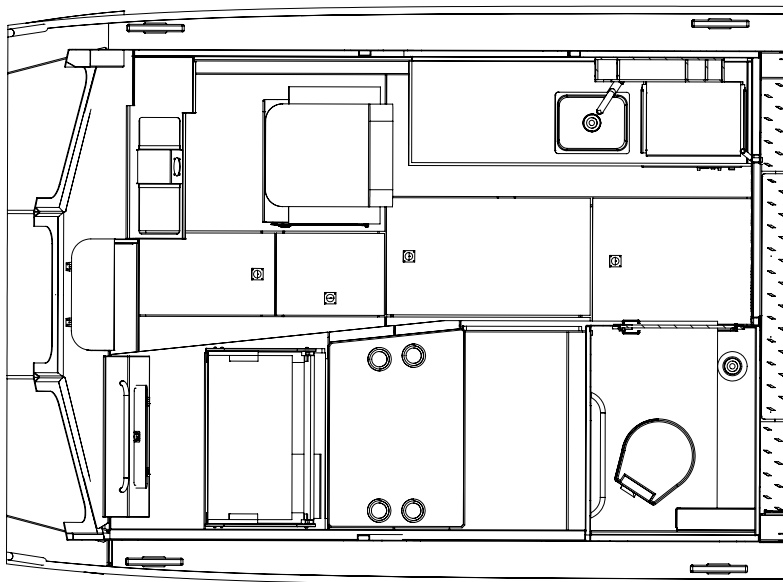

PACIFIC EXPLORER MEDIUM LENGTH CABIN (MLC) CONFIGURATIONS

CONFIG. #7
PE MLC PORT:
FULL DINETTE & BED W/ HEAD CLOSET
STARBOARD: TRUCK SEAT W/ GALLEY

CONFIG. #13
PE MLC PORT:
TRUCK SEAT, DINETTE & HEAD CLOSET
STARBOARD: TRUCK SEAT W/ GALLEY