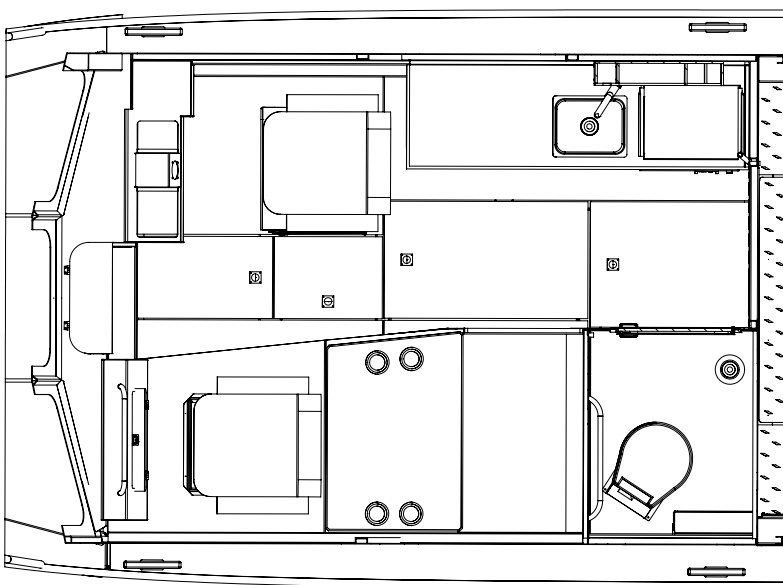

PACIFIC EXPLORER MEDIUM LENGTH CABIN (MLC) CONFIGURATIONS

CONFIG. #7
PE MLC PORT:
FULL DINETTE & BED W/ HEAD CLOSET
STARBOARD: TRUCK SEAT W/ GALLEY

CONFIG. #13
PE MLC PORT:
TRUCK SEAT, DINETTE & HEAD CLOSET
STARBOARD: TRUCK SEAT W/ GALLEY