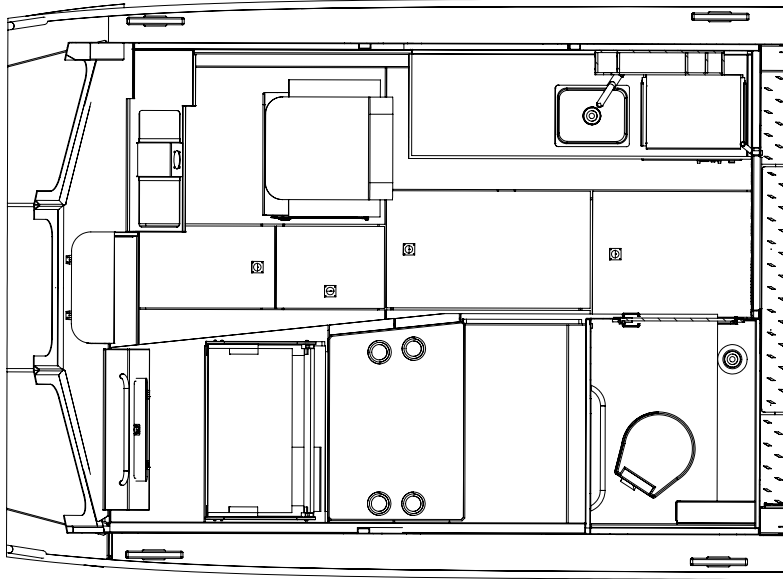

PACIFIC EXPLORER

MEDIUM LENGTH CABIN (MLC) CONFIGURATIONS

CONFIG. #7

PE MLC
PORT: FULL DINETTE & BED W/ HEAD CLOSET
STARBOARD: TRUCK SEAT W/ GALLEY

CONFIG. #13

PE MLC
PORT: TRUCK SEAT, DINETTE & HEAD CLOSET
STARBOARD: TRUCK SEAT W/ GALLEY