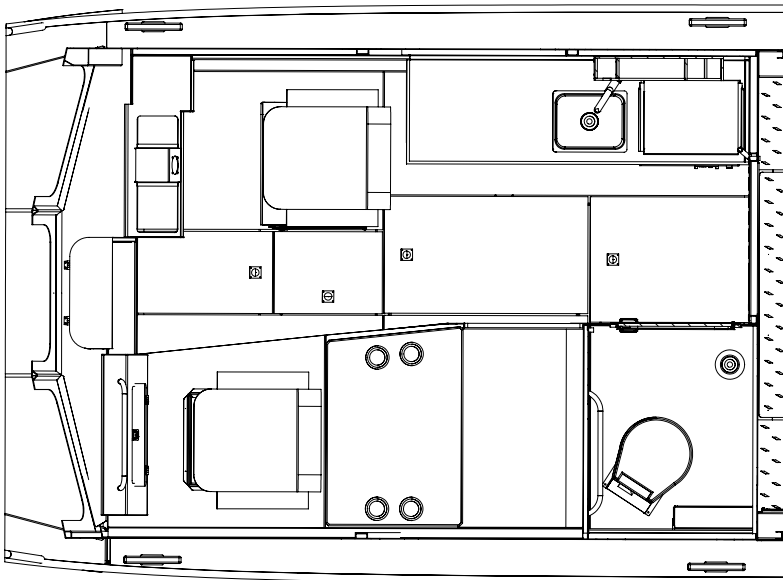

PACIFIC EXPLORER

MEDIUM LENGTH CABIN (MLC) CONFIGURATIONS

CONFIG. #7

PE MLC
PORT: FULL DINETTE & BED W/ HEAD CLOSET
STARBOARD: TRUCK SEAT W/ GALLEY

CONFIG. #13

PE MLC
PORT: TRUCK SEAT, DINETTE & HEAD CLOSET
STARBOARD: TRUCK SEAT W/ GALLEY