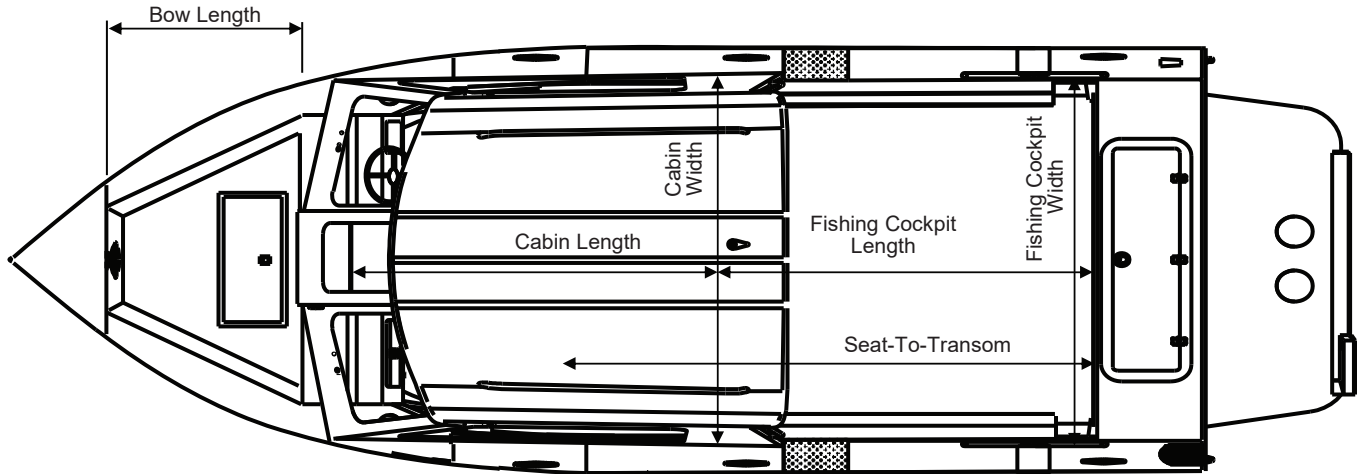

PRO V

HARD TOP W/ EXTENDED TRANSOM

MEASUREMENT	180 PV ET HT	200 PV ET HT
Hard top type	SLC	SLC
Length	18' 5"	20' 5"
Total Length	20' 8"	22' 8"
Beam (in)	94	94
Dead Rise: Forward X Amidship X Aft (degrees)	30 X 15 X 14	30 X 15 X 14
Bottom Dimensions: Thickness X Width (in)	0.19 X 72	0.19 X 72
Side Dimensions: Thickness X Height (in)	0.1 X 32	0.1 X 32
Transom Dimensions: Width X Height (in)	94 X 25.5	94 X 25.5
Person Capacity: Quantity X Weight (lbs)*	6 X 990	7 X 1155
Maximum Fuel Capacity (gal)	48	48
Maximum Horsepower (HP)	175	200
Maximum Capacity (lbs)*	2040	2633
Boat Dry Weight (lbs)	1875	2075
Fishing Cockpit: Width X Length (in)	80 X 59	80 X 83
Seat-To-Transom: Length (in)	98.5	122.5
Bow Length (in)	36	36
Cabin: Width X Length (in) X Height (in)	79.5 X 80 X 70	79.5 X 80 X 70

* Recommendations only for boats over 20'

NOTE: Measurements are approximations only. Variations will occur due to tolerances in manufacturing