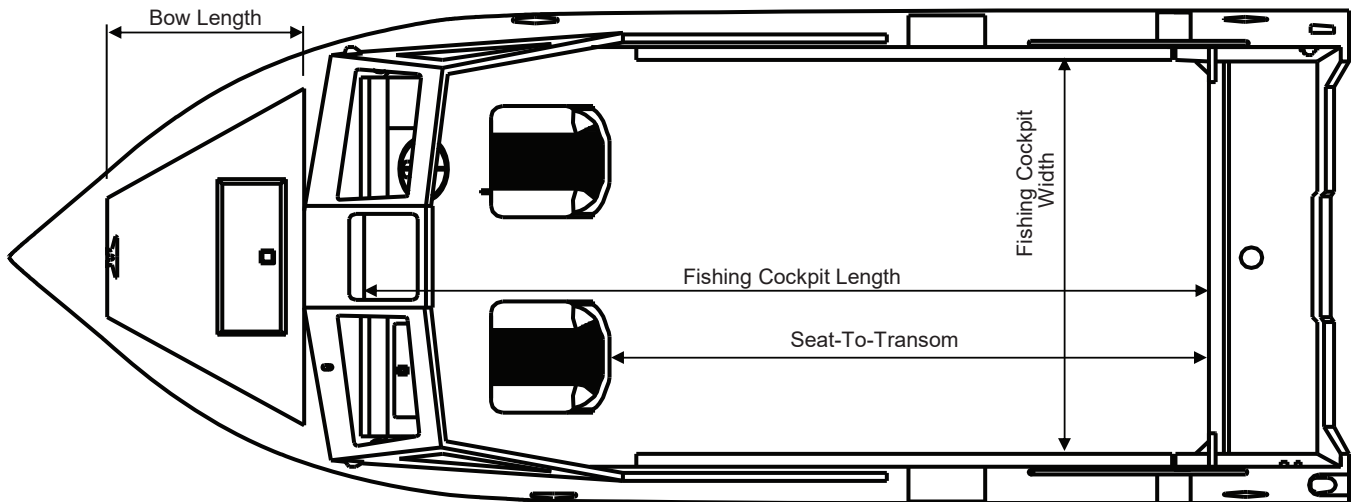

PRO V

MEASUREMENT	200 PV
Length	20' 4"
Total Length	20' 4"
Beam (in)	94
Dead Rise: Forward X Amidship X Aft (degrees)	30 X 15 X 14
Bottom Dimensions: Thickness X Width (in)	0.19 X 72
Side Dimensions: Thickness X Height (in)	0.1 X 32
Transom Dimensions: Width X Height (in)	94 X 25.5
Person Capacity: Quantity X Weight (lbs)*	7 X 1155
Maximum Fuel Capacity (gal)	48
Maximum Horsepower (HP)	175
Maximum Capacity (lbs)*	1963
Boat Dry Weight (lbs)	1700
Fishing Cockpit: Width X Length (in)	80 X 152
Seat-To-Transom: Length (in)	112
Bow Length (in)	36

* Recommendations only for boats over 20'

NOTE: Measurements are approximations only. Variations will occur due to tolerances in manufacturing

PRO V

HARD TOP

MEASUREMENT	200 PV HT
Hard top type	SLC
Length	20' 4"
Total Length	20' 4"
Beam (in)	94
Dead Rise: Forward X Amidship X Aft (degrees)	30 X 15 X 14
Bottom Dimensions: Thickness X Width (in)	0.19 X 72
Side Dimensions: Thickness X Height (in)	0.1 X 32
Transom Dimensions: Width X Height (in)	94 X 25.5
Person Capacity: Quantity X Weight (lbs)*	6 X 990
Maximum Fuel Capacity (gal)	48
Maximum Horsepower (HP)	175
Maximum Capacity (lbs)*	1946
Boat Dry Weight (lbs)	1850
Fishing Cockpit: Width X Length (in)	80 X 73
Seat-To-Transom: Length (in)	112
Bow Length (in)	36
Cabin: Width X Length (in) X Height (in)	79.5 X 80 X 70