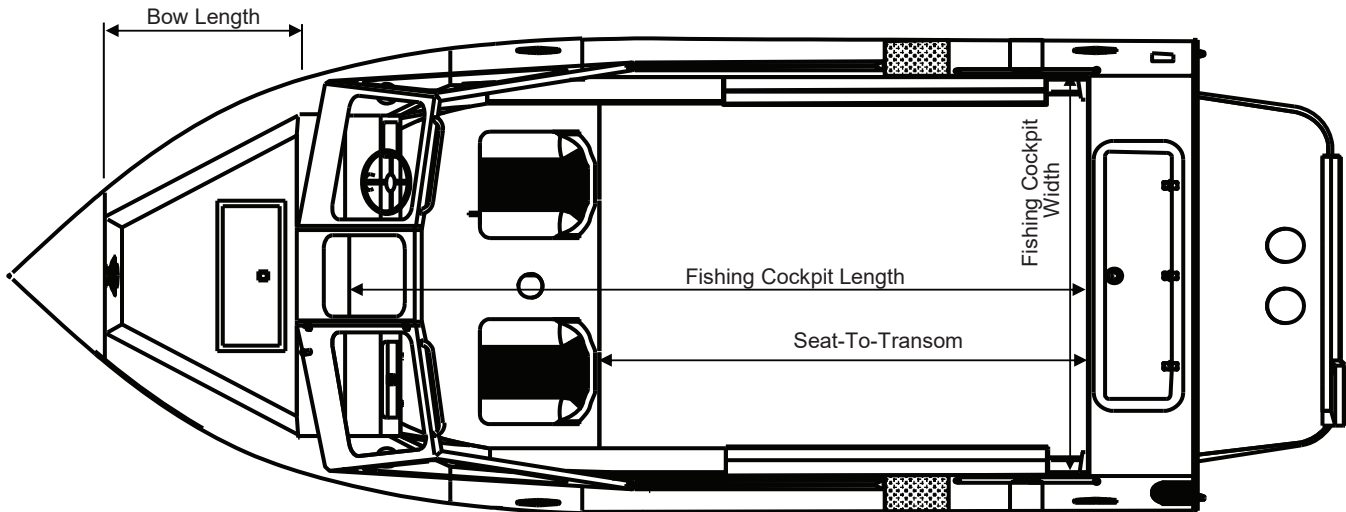

PRO V

EXTENDED TRANSOM

MEASUREMENT	180 PV ET	200 PV ET
Length	18' 5"	20' 5"
Total Length	20' 8"	22' 8"
Beam (in)	94	94
Dead Rise: Forward X Amidship X Aft (degrees)	30 X 15 X 14	30 X 15 X 14
Bottom Dimensions: Thickness X Width (in)	0.19 X 72	0.19 X 72
Side Dimensions: Thickness X Height (in)	0.1 X 32	0.1 X 32
Transom Dimensions: Width X Height (in)	94 X 25.5	94 X 25.5
Person Capacity: Quantity X Weight (lbs)*	7 X 1155	8 X 1320
Maximum Fuel Capacity (gal)	48	48
Maximum Horsepower (HP)	175	200
Maximum Capacity (lbs)*	2070	2663
Boat Dry Weight (lbs)	1725	1925
Fishing Cockpit: Width X Length (in)	80 X 138	80 X 162
Seat-To-Transom: Length (in)	98.5	122.5
Bow Length (in)	36	36

* Recommendations only for boats over 20'

NOTE: Measurements are approximations only. Variations will occur due to tolerances in manufacturing