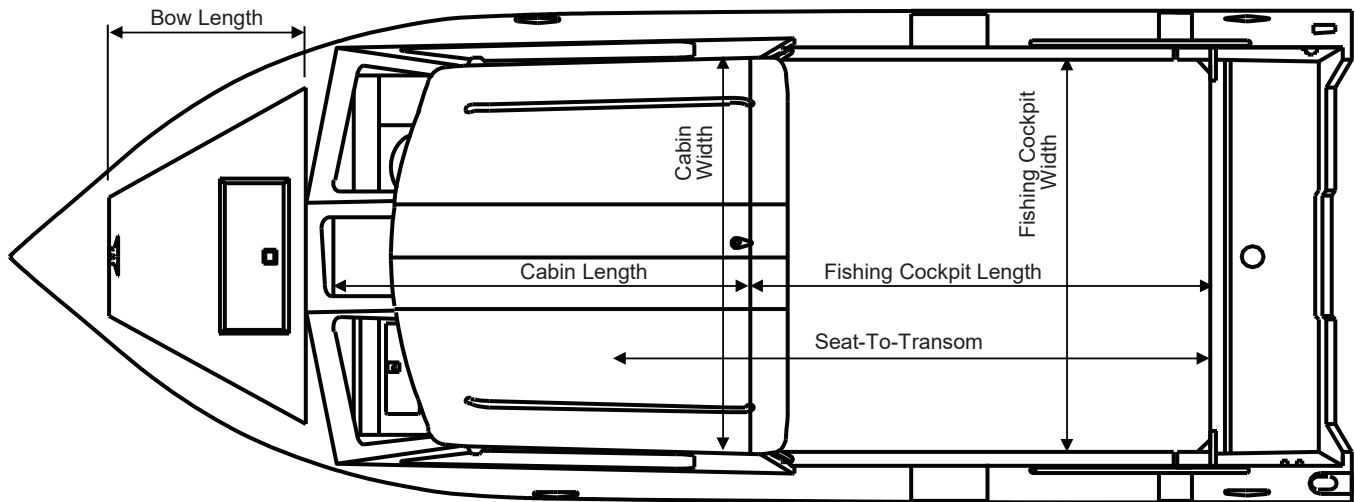

* Recommendations only for boats over 20'

NOTE: Measurements are approximations only. Variations will occur due to tolerances in manufacturing

PRO V

HARD TOP W/ EXTENDED TRANSOM

MEASUREMENT	180 PV ET HT	200 PV ET HT
Hard top type	SLC	SLC
Length	18' 5"	20' 5"
Total Length	20' 8"	22' 8"
Beam (in)	94	94
Dead Rise: Forward X Amidship X Aft (degrees)	30 X 15 X 14	30 X 15 X 14
Bottom Dimensions: Thickness X Width (in)	0.19 X 72	0.19 X 72
Side Dimensions: Thickness X Height (in)	0.1 X 32	0.1 X 32
Transom Dimensions: Width X Height (in)	94 X 25.5	94 X 25.5
Person Capacity: Quantity X Weight (lbs)*	6 X 990	7 X 1155
Maximum Fuel Capacity (gal)	48	48
Maximum Horsepower (HP)	175	200
Maximum Capacity (lbs)*	2040	2633
Boat Dry Weight (lbs)	1875	2075
Fishing Cockpit: Width X Length (in)	80 X 59	80 X 83
Seat-To-Transom: Length (in)	98.5	122.5
Bow Length (in)	36	36
Cabin: Width X Length (in) X Height (in)	79.5 X 80 X 70	79.5 X 80 X 70

* Recommendations only for boats over 20'

NOTE: Measurements are approximations only. Variations will occur due to tolerances in manufacturing

PRO V

HARD TOP

MEASUREMENT	200 PV HT
Hard top type	SLC
Length	20' 4"
Total Length	20' 4"
Beam (in)	94
Dead Rise: Forward X Amidship X Aft (degrees)	30 X 15 X 14
Bottom Dimensions: Thickness X Width (in)	0.19 X 72
Side Dimensions: Thickness X Height (in)	0.1 X 32
Transom Dimensions: Width X Height (in)	94 X 25.5
Person Capacity: Quantity X Weight (lbs)*	6 X 990
Maximum Fuel Capacity (gal)	48
Maximum Horsepower (HP)	175
Maximum Capacity (lbs)*	1946
Boat Dry Weight (lbs)	1850
Fishing Cockpit: Width X Length (in)	80 X 73
Seat-To-Transom: Length (in)	112
Bow Length (in)	36
Cabin: Width X Length (in) X Height (in)	79.5 X 80 X 70