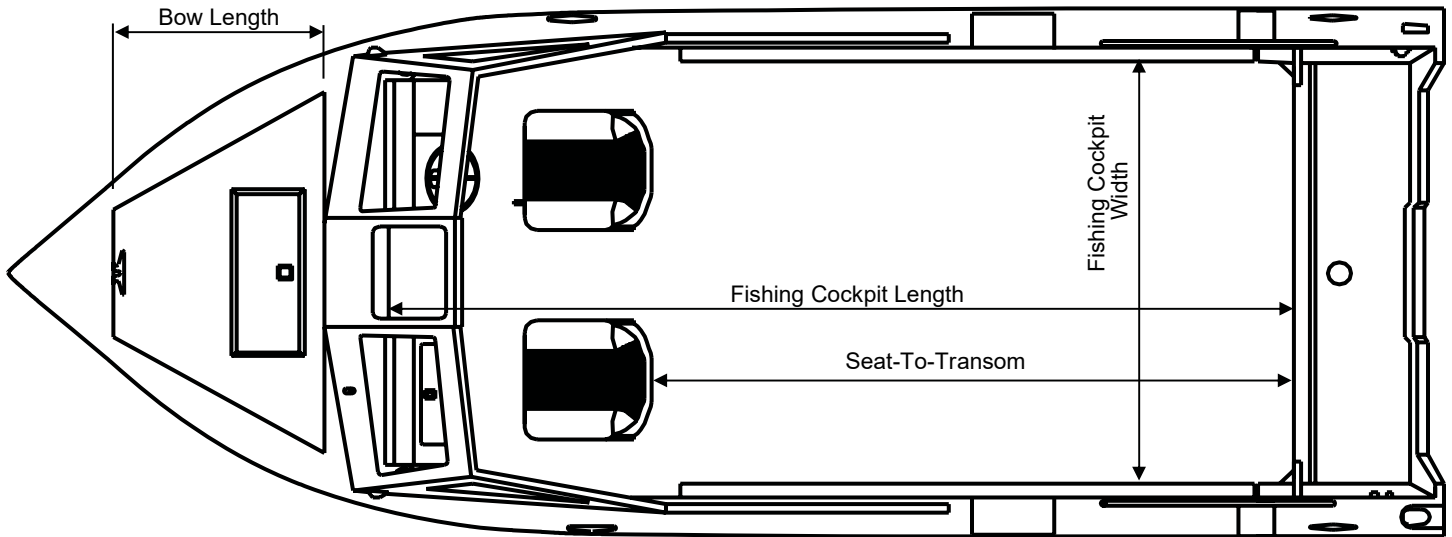

SPECIFICATIONS

Pro V

HEWES *Craft*™

MEASUREMENT	200 PV
Length	20' 4"
Total Length	20' 4"
Beam (in)	94
Dead Rise: Forward X Amidship X Aft (degrees)	30 X 15 X 14
Bottom Dimensions: Thickness X Width (in)	0.19 X 72
Side Dimensions: Thickness X Height (in)	0.1 X 32
Transom Dimensions: Width X Height (in)	94 X 25.5
Person Capacity: Quantity X Weight (lbs)*	7 X 1155
Maximum Fuel Capacity (gal)	48
Maximum Horsepower (HP)	175
Maximum Capacity (lbs)*	1963
Boat Dry Weight (lbs)	1700
Fishing Cockpit: Width X Length (in)	80 X 152
Seat-To-Transom: Length (in)	112
Bow Length (in)	36

* Recommendations only for boats over 20'

NOTE: Measurements are approximations only. Variations will occur due to tolerances in manufacturing

SPECIFICATIONS

Pro V ET

HEWES *Craft*™

MEASUREMENT	180 PV ET	200 PV ET
Length	18' 5"	20' 5"
Total Length	20' 8"	22' 8"
Beam (in)	94	94
Dead Rise: Forward X Amidship X Aft (degrees)	30 X 15 X 14	30 X 15 X 14
Bottom Dimensions: Thickness X Width (in)	0.19 X 72	0.19 X 72
Side Dimensions: Thickness X Height (in)	0.1 X 32	0.1 X 32
Transom Dimensions: Width X Height (in)	94 X 25.5	94 X 25.5
Person Capacity: Quantity X Weight (lbs)*	7 X 1155	8 X 1320
Maximum Fuel Capacity (gal)	48	48
Maximum Horsepower (HP)	175	200
Maximum Capacity (lbs)*	2070	2663
Boat Dry Weight (lbs)	1725	1925
Fishing Cockpit: Width X Length (in)	80 X 138	80 X 162
Seat-To-Transom: Length (in)	98.5	122.5
Bow Length (in)	36	36