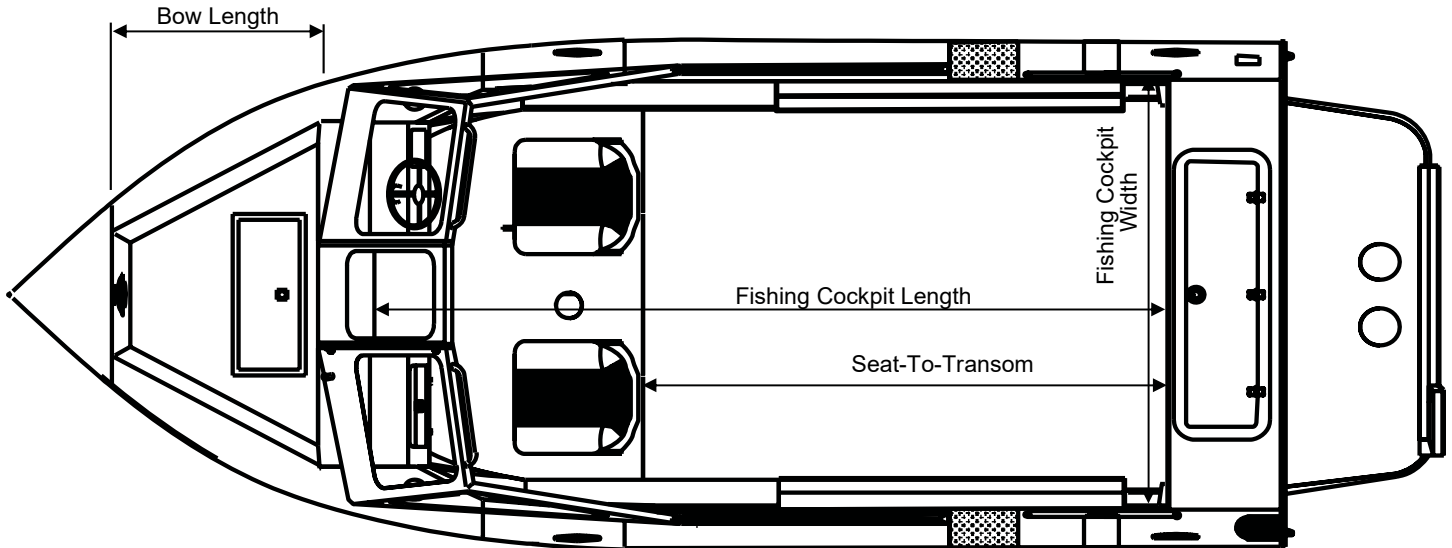

SPECIFICATIONS

Pro V ET

HEWES *Craft*™

MEASUREMENT	180 PV ET	200 PV ET
Length	18' 5"	20' 5"
Total Length	20' 8"	22' 8"
Beam (in)	94	94
Dead Rise: Forward X Amidship X Aft (degrees)	30 X 15 X 14	30 X 15 X 14
Bottom Dimensions: Thickness X Width (in)	0.19 X 72	0.19 X 72
Side Dimensions: Thickness X Height (in)	0.1 X 32	0.1 X 32
Transom Dimensions: Width X Height (in)	94 X 25.5	94 X 25.5
Person Capacity: Quantity X Weight (lbs)*	7 X 1155	8 X 1320
Maximum Fuel Capacity (gal)	48	48
Maximum Horsepower (HP)	175	200
Maximum Capacity (lbs)*	2070	2663
Boat Dry Weight (lbs)	1725	1925
Fishing Cockpit: Width X Length (in)	80 X 138	80 X 162
Seat-To-Transom: Length (in)	98.5	122.5
Bow Length (in)	36	36

* Recommendations only for boats over 20'

NOTE: Measurements are approximations only. Variations will occur due to tolerances in manufacturing