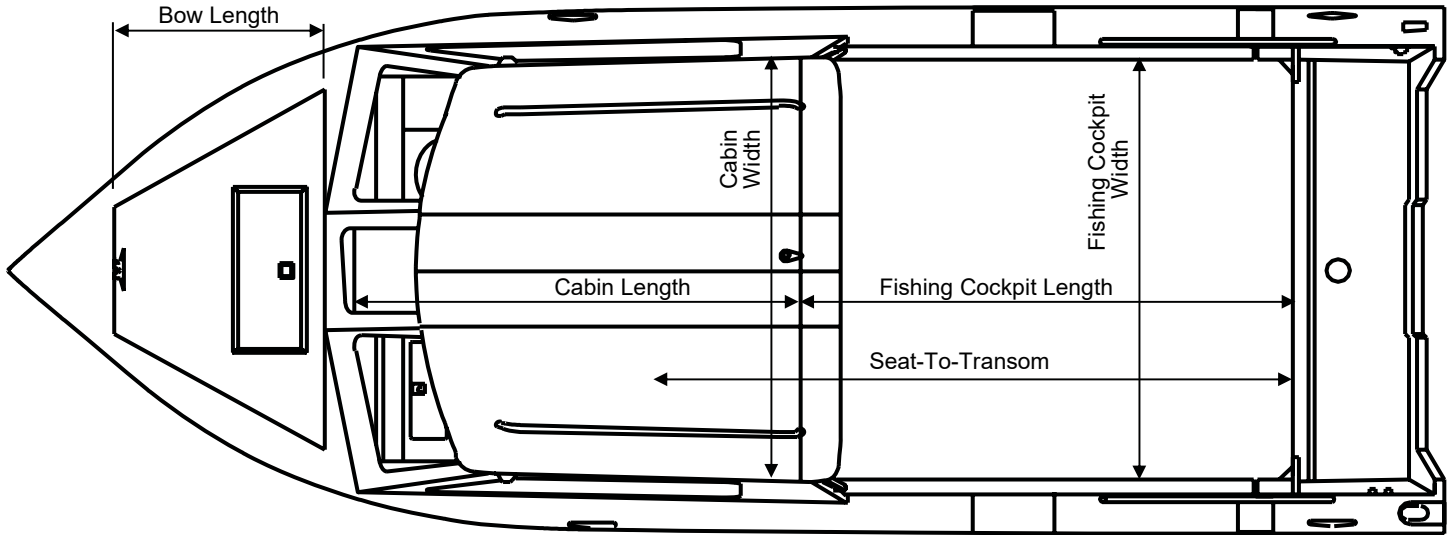

* Recommendations only for boats over 20'

NOTE: Measurements are approximations only. Variations will occur due to tolerances in manufacturing

SPECIFICATIONS

Pro V ET

HEWES *Craft*™

MEASUREMENT	180 PV ET	200 PV ET
Length	18' 5"	20' 5"
Total Length	20' 8"	22' 8"
Beam (in)	94	94
Dead Rise: Forward X Amidship X Aft (degrees)	30 X 15 X 14	30 X 15 X 14
Bottom Dimensions: Thickness X Width (in)	0.19 X 72	0.19 X 72
Side Dimensions: Thickness X Height (in)	0.1 X 32	0.1 X 32
Transom Dimensions: Width X Height (in)	94 X 25.5	94 X 25.5
Person Capacity: Quantity X Weight (lbs)*	7 X 1155	8 X 1320
Maximum Fuel Capacity (gal)	48	48
Maximum Horsepower (HP)	175	200
Maximum Capacity (lbs)*	2070	2663
Boat Dry Weight (lbs)	1725	1925
Fishing Cockpit: Width X Length (in)	80 X 138	80 X 162
Seat-To-Transom: Length (in)	98.5	122.5
Bow Length (in)	36	36

* Recommendations only for boats over 20'

NOTE: Measurements are approximations only. Variations will occur due to tolerances in manufacturing

SPECIFICATIONS Pro V HT

HEWES *Craft*™

MEASUREMENT	200 PV HT
Hard top type	SLC
Length	20' 4"
Total Length	20' 4"
Beam (in)	94
Dead Rise: Forward X Amidship X Aft (degrees)	30 X 15 X 14
Bottom Dimensions: Thickness X Width (in)	0.19 X 72
Side Dimensions: Thickness X Height (in)	0.1 X 32
Transom Dimensions: Width X Height (in)	94 X 25.5
Person Capacity: Quantity X Weight (lbs)*	6 X 990
Maximum Fuel Capacity (gal)	48
Maximum Horsepower (HP)	175
Maximum Capacity (lbs)*	1946
Boat Dry Weight (lbs)	1850
Fishing Cockpit: Width X Length (in)	80 X 73
Seat-To-Transom: Length (in)	112
Bow Length (in)	36
Cabin: Width X Length (in) X Height (in)	79.5 X 80 X 70