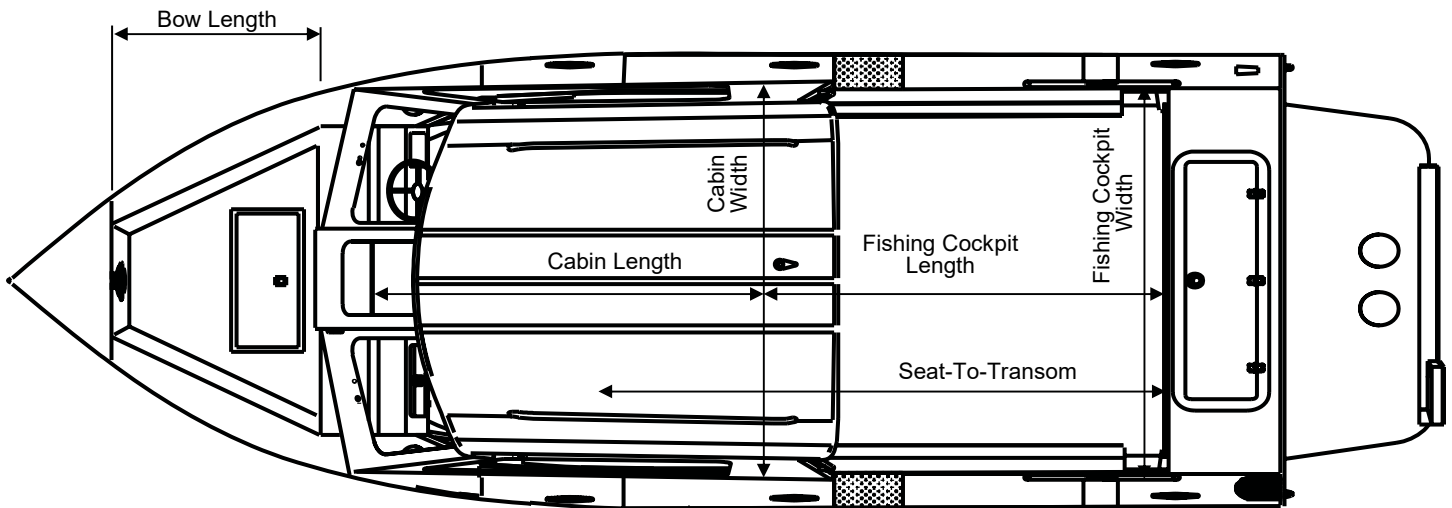

* Recommendations only for boats over 20'

NOTE: Measurements are approximations only. Variations will occur due to tolerances in manufacturing

SPECIFICATIONS Pro V HT

HEWES *Craft*™

MEASUREMENT	200 PV HT
Hard top type	SLC
Length	20' 4"
Total Length	20' 4"
Beam (in)	94
Dead Rise: Forward X Amidship X Aft (degrees)	30 X 15 X 14
Bottom Dimensions: Thickness X Width (in)	0.19 X 72
Side Dimensions: Thickness X Height (in)	0.1 X 32
Transom Dimensions: Width X Height (in)	94 X 25.5
Person Capacity: Quantity X Weight (lbs)*	6 X 990
Maximum Fuel Capacity (gal)	48
Maximum Horsepower (HP)	175
Maximum Capacity (lbs)*	1946
Boat Dry Weight (lbs)	1850
Fishing Cockpit: Width X Length (in)	80 X 73
Seat-To-Transom: Length (in)	112
Bow Length (in)	36
Cabin: Width X Length (in) X Height (in)	79.5 X 80 X 70

* Recommendations only for boats over 20'

NOTE: Measurements are approximations only. Variations will occur due to tolerances in manufacturing

SPECIFICATIONS

Pro V E T H T

HEWES *Craft*™

MEASUREMENT	180 PV ET HT	200 PV ET HT
Hard top type	SLC	SLC
Length	18' 5"	20' 5"
Total Length	20' 8"	22' 8"
Beam (in)	94	94
Dead Rise: Forward X Amidship X Aft (degrees)	30 X 15 X 14	30 X 15 X 14
Bottom Dimensions: Thickness X Width (in)	0.19 X 72	0.19 X 72
Side Dimensions: Thickness X Height (in)	0.1 X 32	0.1 X 32
Transom Dimensions: Width X Height (in)	94 X 25.5	94 X 25.5
Person Capacity: Quantity X Weight (lbs)*	6 X 990	7 X 1155
Maximum Fuel Capacity (gal)	48	48
Maximum Horsepower (HP)	175	200
Maximum Capacity (lbs)*	2040	2633
Boat Dry Weight (lbs)	1875	2075
Fishing Cockpit: Width X Length (in)	80 X 59	80 X 83
Seat-To-Transom: Length (in)	98.5	122.5
Bow Length (in)	36	36
Cabin: Width X Length (in) X Height (in)	79.5 X 80 X 70	79.5 X 80 X 70