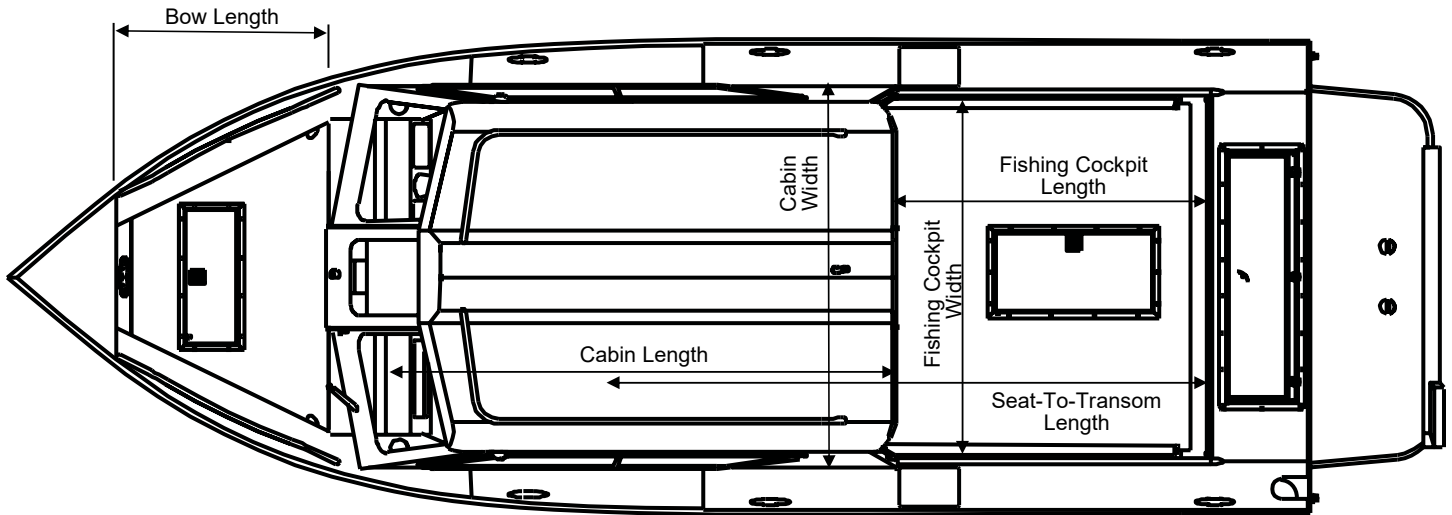

SPECIFICATIONS SEA RUNNER ET

HEWES *Craft*™

MEASUREMENT	190 SR ET	210 SR ET
Length	19' 5"	21' 5"
Total Length	21' 8"	23' 8"
Beam (in)	96	96
Dead Rise: Forward X Amidship X Aft (degrees)	35 X 23 X 16	35 X 22 X 15
Bottom Dimensions: Thickness X Width (in)	0.19 X 78	0.19 X 78
Side Dimensions: Thickness X Height (in)	0.125 X 32	0.125 X 32
Transom Dimensions: Width X Height (in)	96 X 25.5	96 X 25.5
Person Capacity: Quantity X Weight (lbs)*	8 X 1320	9 X 1485
Maximum Fuel Capacity (gal)	60	90
Maximum Horsepower (HP)	225	250
Maximum Capacity (lbs)*	2456	2926
Boat Dry Weight (lbs)	2150	2300
Fishing Cockpit: Width X Length (in)	75 X 142	75 X 166
Seat-To-Transom: Length (in)	103	127
Bow Length (in)	42	42

* Recommendations only for boats over 20'

NOTE: Measurements are approximations only. Variations will occur due to tolerances in manufacturing

SPECIFICATIONS SEA RUNNER ET HT

HEWES *Craft*™

MEASUREMENT	190 SR ET HT	210 SR ET HT
Hard top type	SLC	RLC
Length	19' 5"	21' 5"
Total Length	21' 8"	23' 8"
Beam (in)	96	96
Dead Rise: Forward X Amidship X Aft (degrees)	35 X 23 X 16	35 X 22 X 15
Bottom Dimensions: Thickness X Width (in)	0.19 X 78	0.19 X 78
Side Dimensions: Thickness X Height (in)	0.125 X 32	0.125 X 32
Transom Dimensions: Width X Height (in)	96 X 25.5	96 X 25.5
Person Capacity: Quantity X Weight (lbs)*	7 X 1155	8 X 1320
Maximum Fuel Capacity (gal)	60	90
Maximum Horsepower (HP)	225	250
Maximum Capacity (lbs)*	2426	2826
Boat Dry Weight (lbs)	2300	2800
Fishing Cockpit: Width X Length (in)	75 X 62	75 X 71
Seat-To-Transom: Length (in)	103	127
Bow Length (in)	42	42
Cabin: Width X Length (in) X Height (in)	79.5 X 80 X 70	77.5 X 95 X 73

* Recommendations only for boats over 20'

NOTE: Measurements are approximations only. Variations will occur due to tolerances in manufacturing

Hewes Marine Product Specifications 2021 MY Rev A