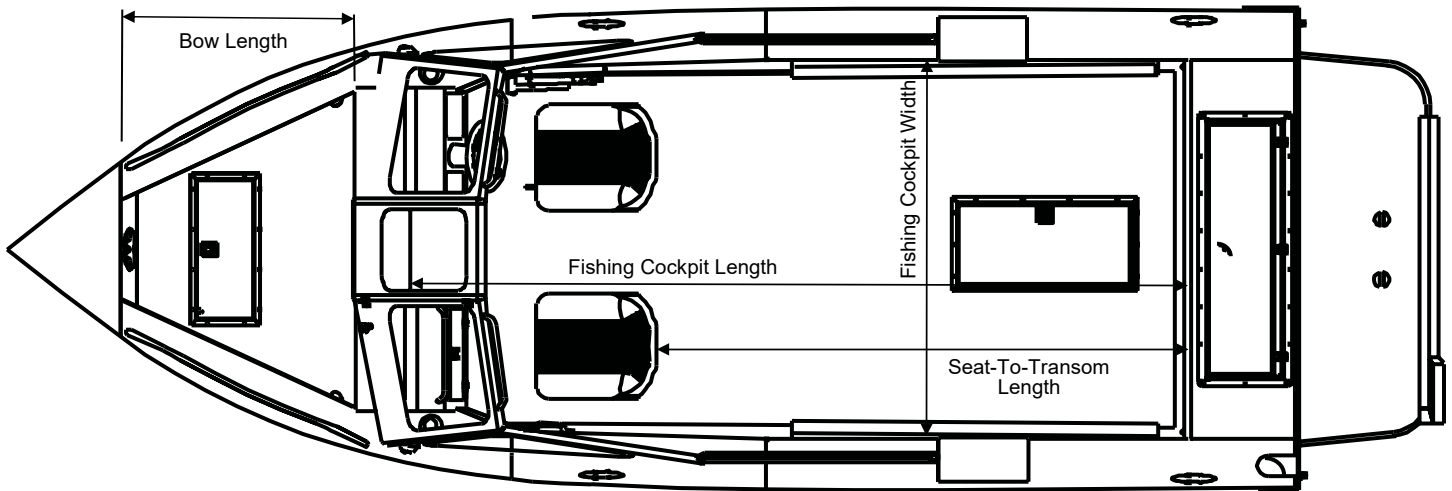

SPECIFICATIONS SEA RUNNER ET

HEWES *Craft*™

MEASUREMENT	190 SR ET	210 SR ET
Length	19' 5"	21' 5"
Total Length	21' 8"	23' 8"
Beam (in)	96	96
Dead Rise: Forward X Amidship X Aft (degrees)	35 X 23 X 16	35 X 22 X 15
Bottom Dimensions: Thickness X Width (in)	0.19 X 78	0.19 X 78
Side Dimensions: Thickness X Height (in)	0.125 X 32	0.125 X 32
Transom Dimensions: Width X Height (in)	96 X 25.5	96 X 25.5
Person Capacity: Quantity X Weight (lbs)*	8 X 1320	9 X 1485
Maximum Fuel Capacity (gal)	60	90
Maximum Horsepower (HP)	225	250
Maximum Capacity (lbs)*	2456	2926
Boat Dry Weight (lbs)	2150	2300
Fishing Cockpit: Width X Length (in)	75 X 142	75 X 166
Seat-To-Transom: Length (in)	103	127
Bow Length (in)	42	42

* Recommendations only for boats over 20'

NOTE: Measurements are approximations only. Variations will occur due to tolerances in manufacturing

SPECIFICATIONS SEA RUNNER ET HT

HEWES *Craft*™

MEASUREMENT	190 SR ET HT	210 SR ET HT
Hard top type	SLC	RLC
Length	19' 5"	21' 5"
Total Length	21' 8"	23' 8"
Beam (in)	96	96
Dead Rise: Forward X Amidship X Aft (degrees)	35 X 23 X 16	35 X 22 X 15
Bottom Dimensions: Thickness X Width (in)	0.19 X 78	0.19 X 78
Side Dimensions: Thickness X Height (in)	0.125 X 32	0.125 X 32
Transom Dimensions: Width X Height (in)	96 X 25.5	96 X 25.5
Person Capacity: Quantity X Weight (lbs)*	7 X 1155	8 X 1320
Maximum Fuel Capacity (gal)	60	90
Maximum Horsepower (HP)	225	250
Maximum Capacity (lbs)*	2426	2826
Boat Dry Weight (lbs)	2300	2800
Fishing Cockpit: Width X Length (in)	75 X 62	75 X 71
Seat-To-Transom: Length (in)	103	127
Bow Length (in)	42	42
Cabin: Width X Length (in) X Height (in)	79.5 X 80 X 70	77.5 X 95 X 73