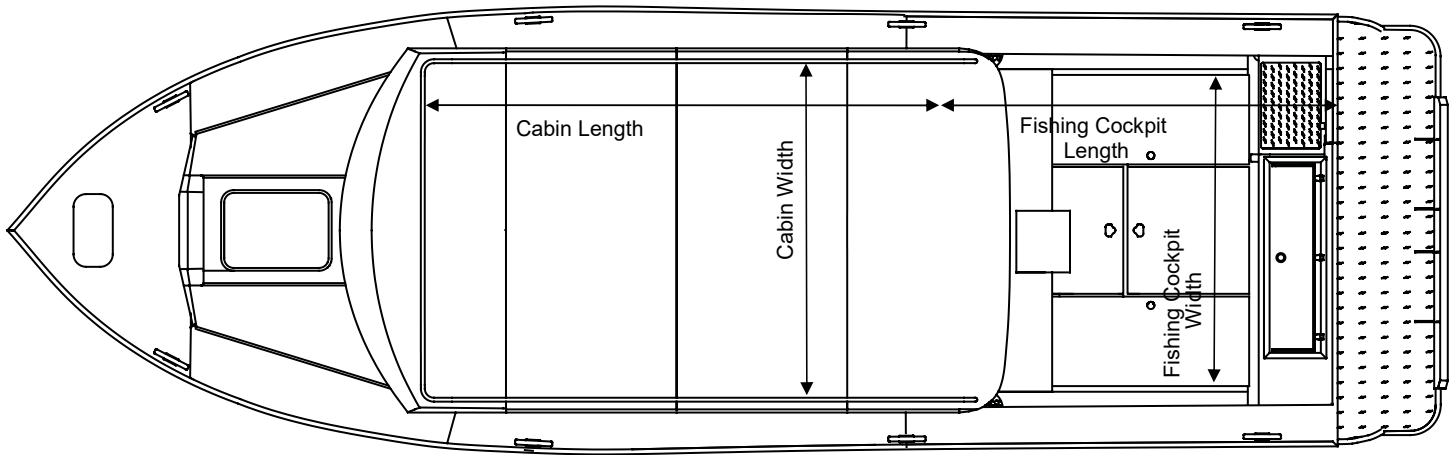

# SPECIFICATIONS ADVENTURE

**HEWES** *Craft*™

MEASUREMENT	270 AK ET HT
Hard top type	XLC
Length	29' 5"
Total Length	31' 11"
Beam (in)	117
Dead Rise: Forward X Amidship X Aft (degrees)	55 X 32 X 21
Bottom Dimensions: Thickness X Width (in)	0.25 X 112
Side Dimensions: Thickness X Height (in)	0.16 X 48
Transom Dimensions: Width X Height (in)	115 X 15
Person Capacity: Quantity X Weight (lbs)*	11 X 1815
Maximum Fuel Capacity (gal)	250
Maximum Horsepower (HP)	600
Maximum Capacity (lbs)*	6140
Boat Dry Weight (lbs)	8500
Fishing Cockpit: Width X Length (in)	107 X 96
Seat-To-Transom: Length (in)	N/A
Bow Length (in)	N/A
Cabin: Width X Length (in) X Height (in)	96 X 120 X 79
Boat Height on Trailer (Does not include radar, arch, or rod holders) (in)	141
All Up Max Weight (Includes motors, trailer, fuel, and gear) (lbs)	16,731
Overall Length On Trailer (Fixed tongue with motors tilted up)	43.7

\* Recommendations only for boats over 20'

NOTE: Measurements are approximations only. Variations will occur due to tolerances in manufacturing

Hewes Marine Product Specifications 2021 MY Rev A