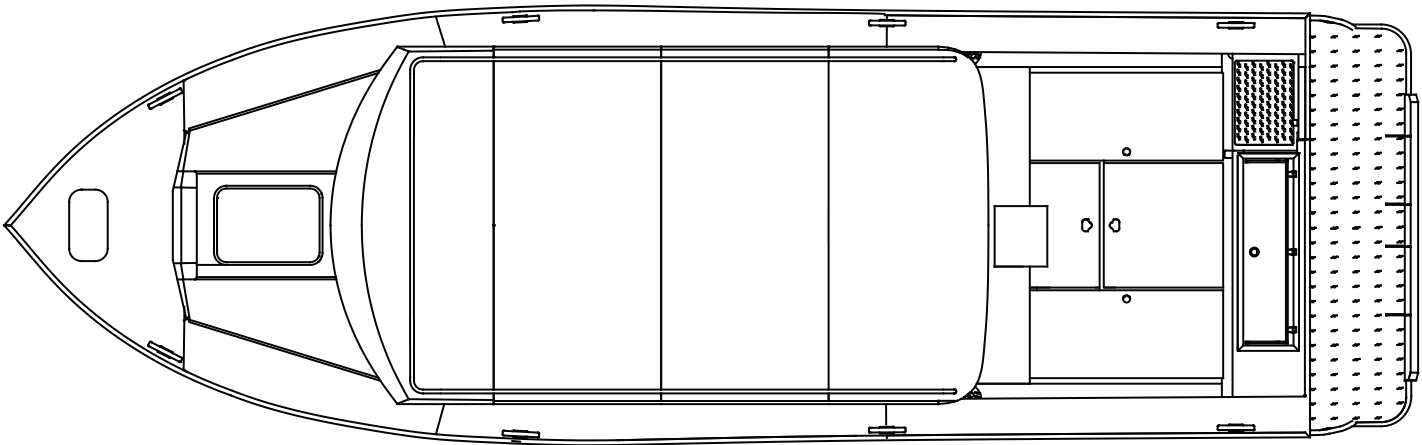

ADVENTURE

HARD TOP W/ EXTENDED TRANSOM

MEASUREMENT	290 AV ET HT
Hard top type	XLC
Length	29' 5"
Total Length	31' 11"
Beam (in)	117
Dead Rise: Forward X Amidship X Aft (degrees)	55 X 32 X 21
Bottom Dimensions: Thickness X Width (in)	0.25 X 112
Side Dimensions: Thickness X Height (in)	0.16 X 48
Transom Dimensions: Width X Height (in)	115 X 15
Person Capacity: Quantity X Weight (lbs)*	11 X 1815
Maximum Fuel Capacity (gal)	250
Maximum Horsepower (HP)	600
Maximum Capacity (lbs)*	6140
Boat Dry Weight (lbs)	8500
Fishing Cockpit: Width X Length (in)	107 X 96
Seat-To-Transom: Length (in)	N/A
Bow Length (in)	N/A
Cabin: Width X Length (in) X Height (in)	96 X 120 X 79

* Recommendations only for boats over 20'

NOTE: Measurements are approximations only. Variations will occur due to tolerances in manufacturing

Hewes Marine Product Specifications 2021 MY Rev A