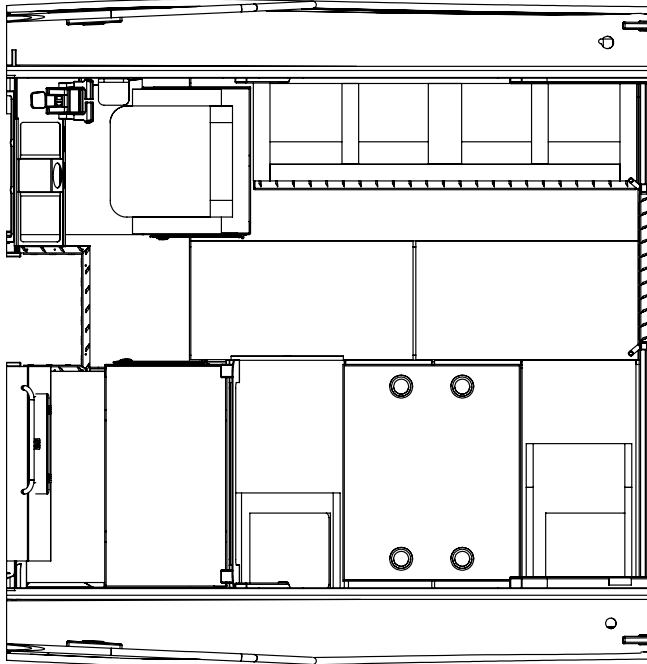

# EXTRA LONG CABIN (XLC) CONFIGURATIONS

## CONFIG. #1

AV XLC  
PORT: FORWARD FACING BENCH & FULL DINETTE  
STARBOARD: SEVERE DUTY TRUCK SEAT & 75" BENCH

## CONFIG. #2

AV XLC  
PORT: FORWARD FACING BENCH & FULL DINETTE  
STARBOARD: SEVERE DUTY TRUCK SEAT & GALLEY WITH  
REFRIGERATOR, SINK, AND COOK-TOP