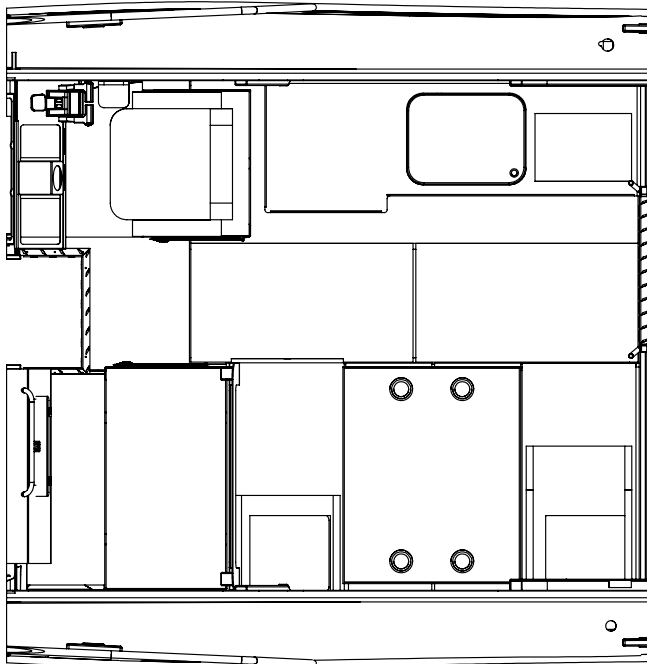

# EXTRA LONG CABIN (XLC) CONFIGURATIONS

## CONFIG. #1

AV XLC  
PORT: FORWARD FACING BENCH & FULL DINETTE  
STARBOARD: SEVERE DUTY TRUCK SEAT & 75" BENCH

## CONFIG. #2

AV XLC  
PORT: FORWARD FACING BENCH & FULL DINETTE  
STARBOARD: SEVERE DUTY TRUCK SEAT & GALLEY WITH  
REFRIGERATOR, SINK, AND COOK-TOP