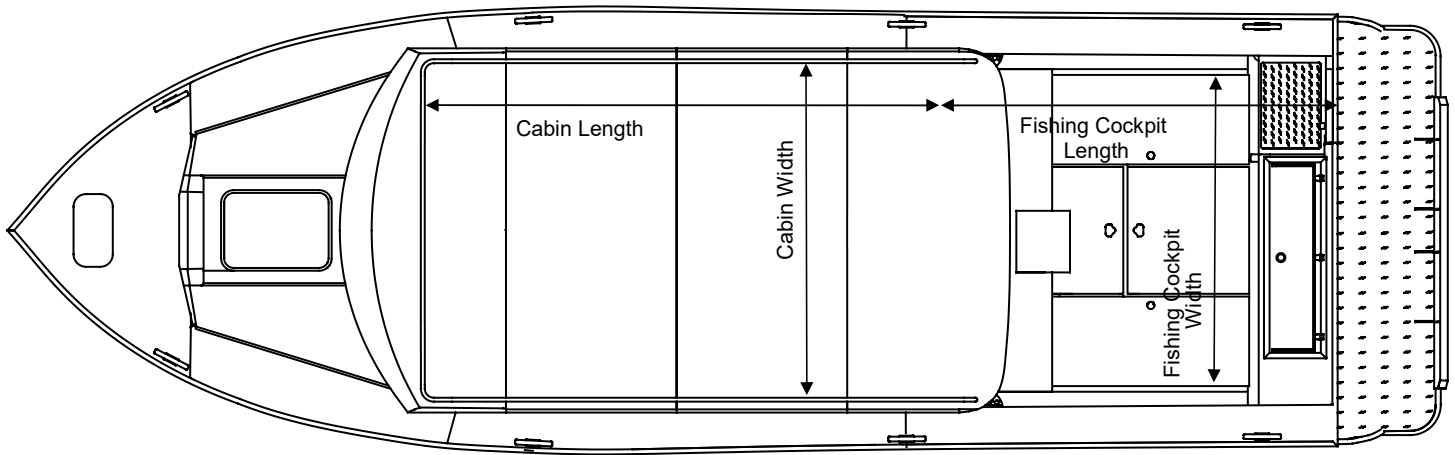

SPECIFICATIONS ADVENTURE

HEWES *Craft*™

MEASUREMENT	270 AK ET HT
Hard top type	XLC
Length	29' 5"
Total Length	31' 11"
Beam (in)	117
Dead Rise: Forward X Amidship X Aft (degrees)	55 X 32 X 21
Bottom Dimensions: Thickness X Width (in)	0.25 X 112
Side Dimensions: Thickness X Height (in)	0.16 X 48
Transom Dimensions: Width X Height (in)	115 X 15
Person Capacity: Quantity X Weight (lbs)*	11 X 1815
Maximum Fuel Capacity (gal)	250
Maximum Horsepower (HP)	600
Maximum Capacity (lbs)*	6140
Boat Dry Weight (lbs)	8500
Fishing Cockpit: Width X Length (in)	107 X 96
Seat-To-Transom: Length (in)	N/A
Bow Length (in)	N/A
Cabin: Width X Length (in) X Height (in)	96 X 120 X 79

* Recommendations only for boats over 20'

NOTE: Measurements are approximations only. Variations will occur due to tolerances in manufacturing