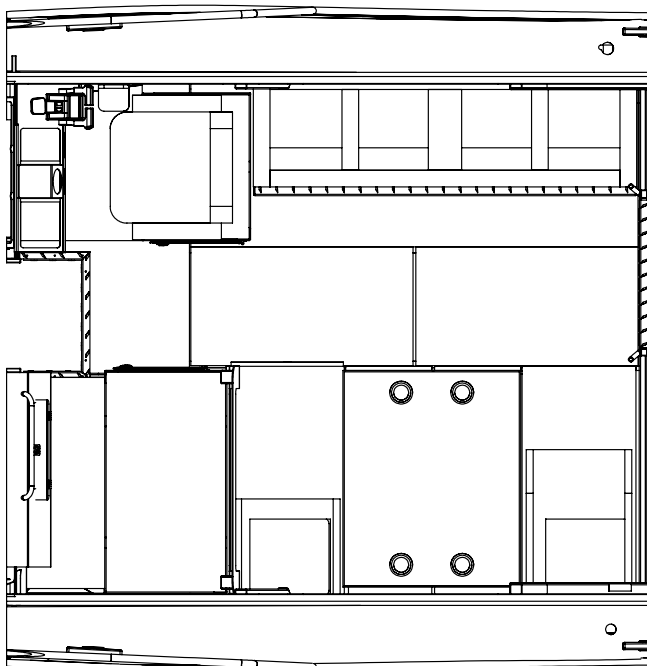

ADVENTURE

EXTRA LONG CABIN (XLC) CONFIGURATIONS

CONFIG. #1

AV XLC
PORT: FORWARD FACING BENCH & FULL DINETTE
STARBOARD: SEVERE DUTY TRUCK SEAT & 75" BENCH

CONFIG. #2

AV XLC
PORT: FORWARD FACING BENCH & FULL DINETTE
STARBOARD: SEVERE DUTY TRUCK SEAT & GALLEY WITH
REFRIGERATOR, SINK, AND COOK-TOP