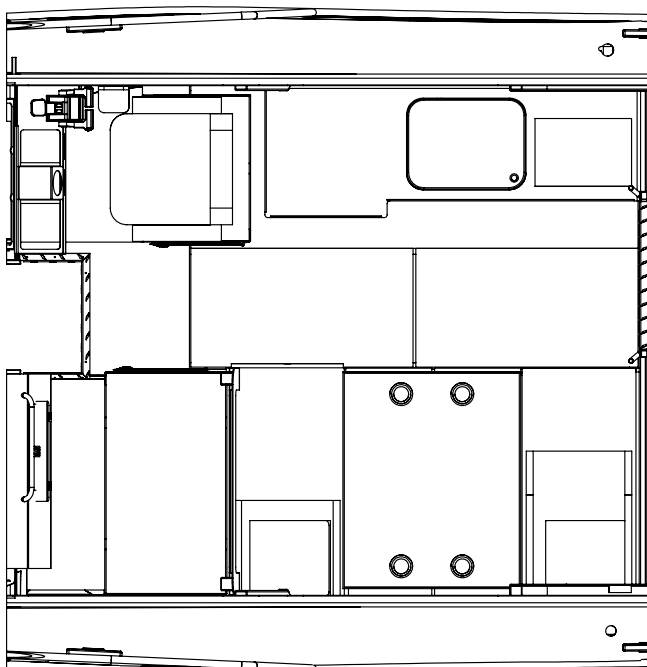

ADVENTURE

EXTRA LONG CABIN (XLC) CONFIGURATIONS

CONFIG. #1

AV XLC
PORT: FORWARD FACING BENCH & FULL DINETTE
STARBOARD: SEVERE DUTY TRUCK SEAT & 75" BENCH

CONFIG. #2

AV XLC
PORT: FORWARD FACING BENCH & FULL DINETTE
STARBOARD: SEVERE DUTY TRUCK SEAT & GALLEY WITH
REFRIGERATOR, SINK, AND COOK-TOP