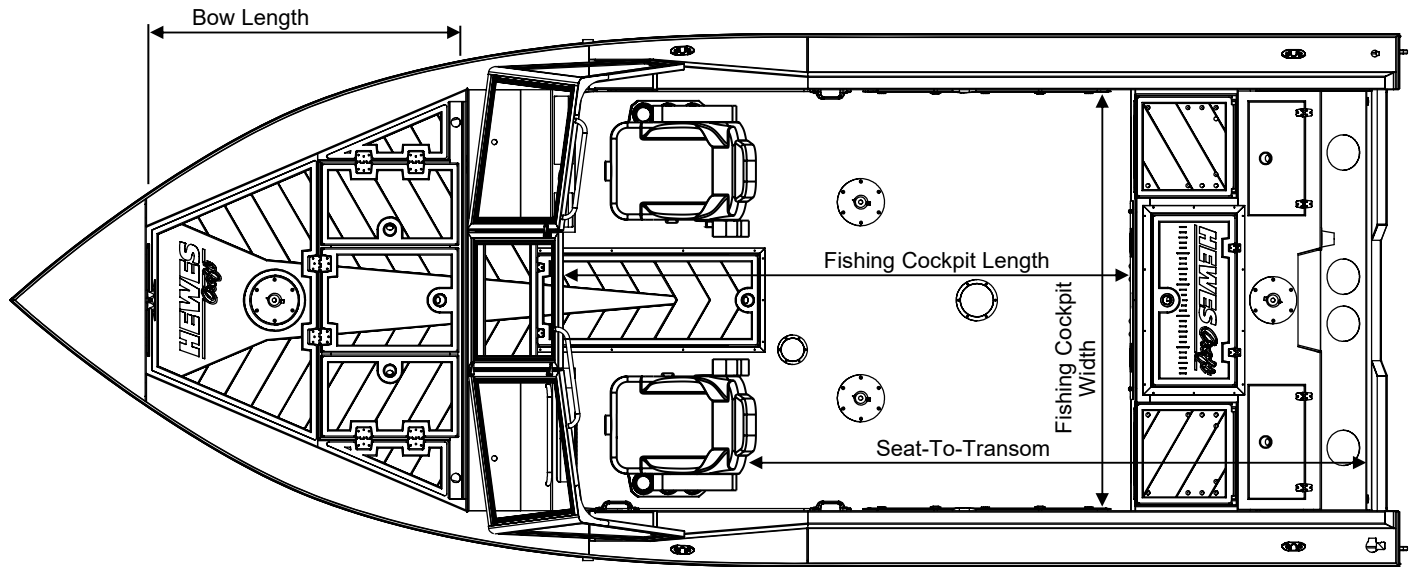

SPECIFICATIONS EVOLUTION

HEWES *Craft*™

MEASUREMENT	221 EV
Length	22' 1"
Total Length	22' 1"
Beam (in)	102
Dead Rise: Forward X Amidship X Aft (degrees)	34 X 20 X 15
Bottom Dimensions: Thickness X Width (in)	0.19 X 90
Side Dimensions: Thickness X Height (in)	0.125 X 31
Transom Dimensions: Width X Height (in)	101 X 25.5
Person Capacity: Quantity X Weight (lbs)*	8 X 1320
Maximum Fuel Capacity (gal)	60
Maximum Horsepower (HP)	400
Maximum Capacity (lbs)*	2204
Boat Dry Weight (lbs)	2800
Fishing Cockpit: Width X Length (in)	85.5 X 126
Seat-To-Transom: Length (in)	78.5
Bow Length (in)	61
Boat Height on Trailer (Does not include radar, arch, or rod holders) (in)	87.5
All Up Max Weight (Includes motors, trailer, fuel, and gear) (lbs)	6200
Overall Length On Trailer (Fixed tongue with motors tilted up)	30.3

* Recommendations only for boats over 20'

NOTE: Measurements are approximations only. Variations will occur due to tolerances in manufacturing

Hewes Marine Product Specifications 2021 MY Rev A