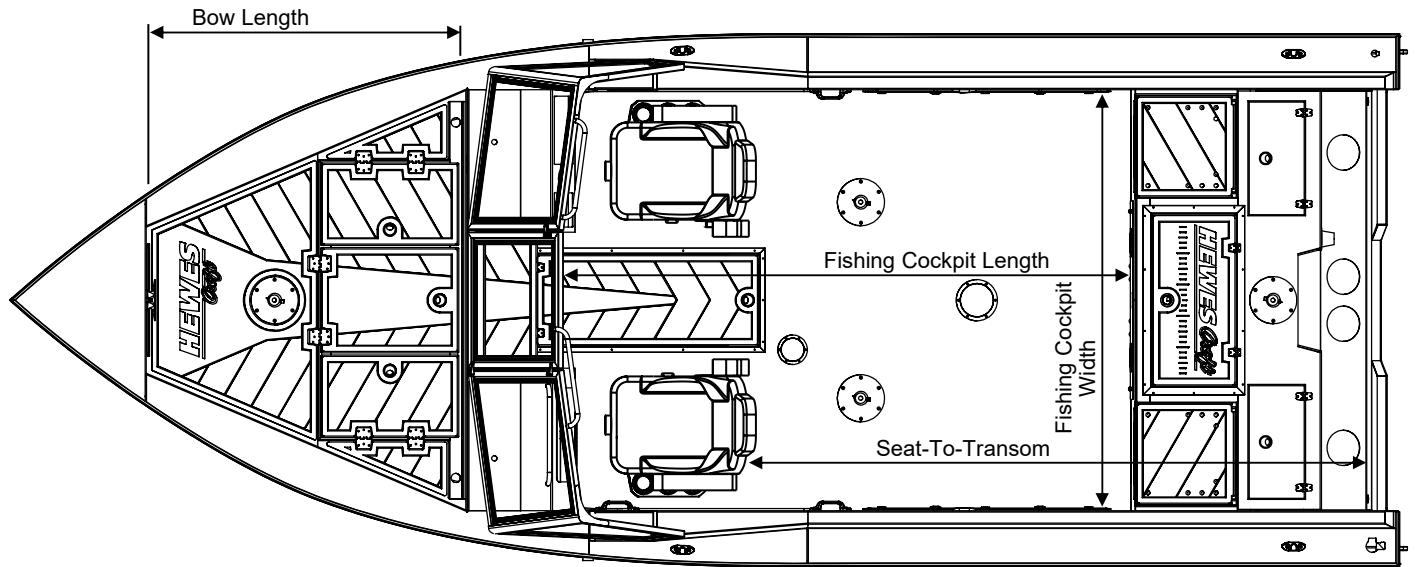

SPECIFICATIONS EVOLUTION

MEASUREMENT	221 EV
Length	22' 1"
Hull Length	22' 1"
Total Length	22' 1"
Beam (in)	102
Dead Rise: Forward X Amidship X Aft (degrees)	33.9 X 19.6 X 14.9
Bottom Dimensions: Thickness X Width (in)	0.19 X 90
Side Dimensions: Thickness X Height (in)	0.125 X 31
Transom Dimensions: Width X Height (in)	101 X 25.5
Person Capacity: Quantity X Weight (lbs)*	8 X 1,320
Maximum Fuel Capacity (gal)	60
Maximum Horsepower (HP)	400
Maximum Capacity (lbs)*	2,204
Boat Dry Weight (lbs)	2,800
Fishing Cockpit: Width X Length (in)	80.5 X 126
Seat-To-Transom: Length (in)	78.5
Bow Length (in)	61

* Recommendations only for boats over 20'

NOTE: Measurements are approximations only. Variations will occur due to tolerances in manufacturing

Hewes Marine Product Specifications 2024 MY Rev A